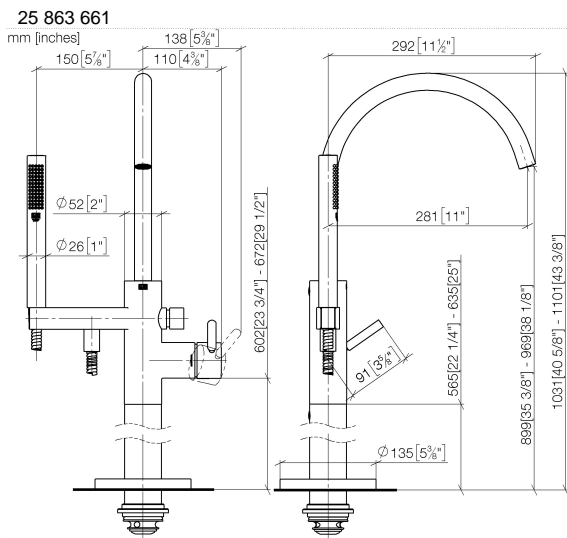

Single-lever bath mixer with stand pipe for free-standing assembly with hand shower set - Brushed Dark Platinum

TARA

25 863 661

Fits: TARA, META

- spout: circular, air-enriched flow
- max. flow 19.5 l/min at 3 bar flow pressure
- Hand shower: COMPACT RAIN, max. flow rate 6.8 l/min (at 3 bar)
- bar-type hand shower with anti-scale system
- pivotable spout 360°
- 281mm projection
- wall bracket
- automatic bath/shower diverter
- total height 1031 - 1101 mm
- stand pipe height 565 - 635 mm
- height up to aerator 899 – 969 mm
- slide-on rosettes Ø 135 mm
- metal shower hose 1250mm with integrated anti-twist protection
- WRAS 2001027

Required miscellaneous

- Concealed floor mounting -**
- max. recess depth 150 mm
 - min. recess depth 80 mm

35 945 970 90

Single-lever bath mixer with stand pipe for free-standing assembly with hand shower set - Brushed Dark Platinum

TARA

Flow rate chart

Certificates

Belgaqua_19_77_27. WRAS_2001027. IAPMO_4976 (2). LGA_29727.

Single-lever bath mixer with stand pipe for free-standing assembly with hand shower set - Brushed Dark Platinum