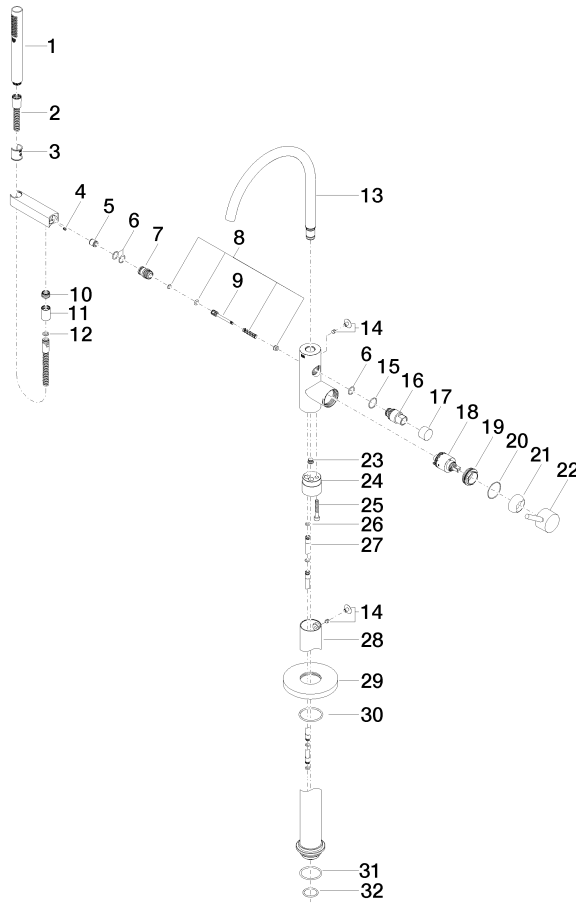

Single-lever bath mixer with stand pipe for free-standing assembly with hand shower set - Brushed Dark Platinum

TARA

25 863 661

Single-lever bath mixer with stand pipe for free-standing assembly with hand shower set - Brushed Dark Platinum

TARA

25 863 661

Spare parts list

No.	Item Number	Name	Quantity used	Delivery time
1	90 12 11 140 30-99	shower	1	30
2	90 30 02 072 00-99	Metal shower hose 1/2" x 3/8" x 1250 mm - Brushed Dark Platinum	1	30
3	09 18 40 118 90	sleeve	1	2
4	09 31 11 058 90	pin	1	2
5	90 23 01 141 00 90	back-flow preventer	1	2
6	90 14 10 010 00 90	seal	3	2
7	09 24 03 153 20-99	nipple	1	-
Spare part can no longer be ordered, please order the replacement item				
8	90 16 02 023 00 90	spring	1	2
9	09 31 09 102 20-99	pull-rod	1	-
Spare part can no longer be ordered, please order the replacement item				
10	09 24 03 069 90	nipple	1	2
11	90 21 02 069 00-99	cover	1	30
12	90 14 20 026 00 90	seal	1	2
13	90 28 22 327 01-99	spout	1	30
14	04 31 20 036 00 90	plug	2	2
15	09 14 10 112 90	seal	1	2
16	09 21 34 081 20-99	nipple	1	30
17	09 20 88 002-99	handle	1	30
18	90 15 05 039 00 90	cartridge	1	2
19	09 24 04 298 90	nut	1	2
20	09 14 10 037 90	seal	1	2
21	09 28 30 036-99	cover	1	30
22	90 20 66 005 00-99	handle	1	30
23	04 31 20 039 11 90	plug	1	2
24	09 24 03 152 20-99	adaptor	1	-
Spare part can no longer be ordered, please order the replacement item				
25	09 30 30 111 90	screw	1	2
26	09 14 10 139 90	seal	2	2
27	04 28 22 025 00 90	connection	2	2
28	04 28 22 030 00-99	pipe	1	30
29	09 27 88 007-99	rosette	1	30
30	90 14 10 129 00 90	seal	1	2
31	09 14 10 084 90	seal	1	2
32	09 14 10 018 90	seal	1	2