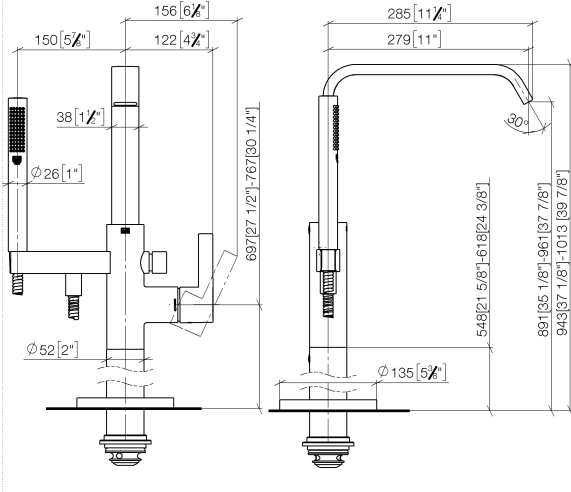

**IMO Single-lever bath mixer with stand pipe for free-standing assembly with hand shower set - Dark Chrome**

IMO

25 863 671

- 279mm projection
- spout: cascade
- Hand shower: COMPACT RAIN, max. flow rate 6.8 l/min (at 3 bar)
- bar-type hand shower with anti-scale system
- wall bracket
- automatic bath/shower diverter
- total height 943 - 1013 mm
- stand pipe height 548 - 618 mm
- height up to aerator 891 – 961 mm
- metal shower hose 1250mm with integrated anti-twist protection
- max. flow for complete hand shower set 6.8 l/min
- slide-on rosettes Ø 135 mm

**Required miscellaneous**

- Concealed floor mounting -** 35 945 970 90
- min. recess depth 80 mm
  - max. recess depth 150 mm

**IMO Single-lever bath mixer with stand pipe for free-standing assembly with hand shower set - Dark Chrome**

IMO

25 863 671

mm [inches]

**Flow rate chart**