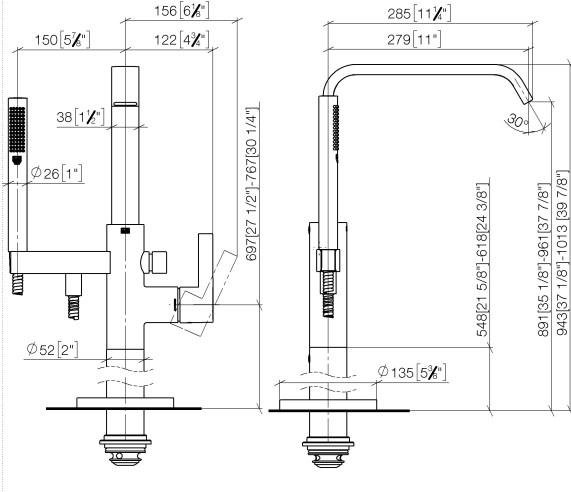

IMO Single-lever bath mixer with stand pipe for free-standing assembly with hand shower set - Brushed Dark Platinum

IMO

25 863 671

- 279mm projection
- spout: cascade
- Hand shower: COMPACT RAIN, max. flow rate 6.8 l/min (at 3 bar)
- bar-type hand shower with anti-scale system
- wall bracket
- automatic bath/shower diverter
- total height 943 - 1013 mm
- stand pipe height 548 - 618 mm
- height up to aerator 891 – 961 mm
- metal shower hose 1250mm with integrated anti-twist protection
- max. flow for complete hand shower set 6.8 l/min
- slide-on rosettes Ø 135 mm

Required miscellaneous

- Concealed floor mounting - 35 945 970 90**
- min. recess depth 80 mm
 - max. recess depth 150 mm

25 863 671

mm [inches]

Flow rate chart