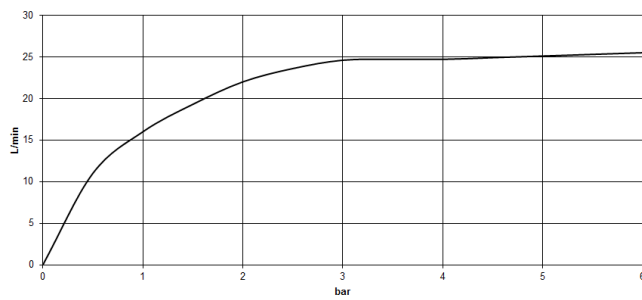

Required miscellaneous

- Concealed floor mounting -**
- max. recess depth 150 mm
 - min. recess depth 80 mm

35 945 970 90

VAIA Single-lever bath mixer with stand pipe for free-standing assembly with hand shower set - Brushed Platinum

VAIA

Flow rate chart

Certificates

Belgaqua_19_77_27. WRAS_2001027. IAPMO_4976 (2). LGA_29727. Belgaqua_24-003-27_1.

VAIA Single-lever bath mixer with stand pipe for free-standing assembly with hand shower set - Brushed Platinum