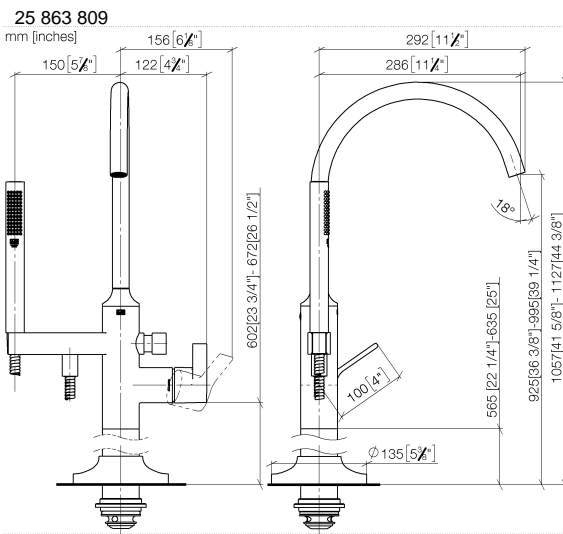

**VAIA Single-lever bath mixer with stand pipe for free-standing assembly with hand shower set - Dark Chrome**

VAIA

25 863 809

- spout: circular, air-enriched flow
- max. flow 24.6 l/min at 3 bar flow pressure
- Hand shower: COMPACT RAIN, max. flow rate 6.8 l/min (at 3 bar)
- bar-type hand shower with anti-scale system
- 281mm projection
- pivotable spout 360°
- automatic bath/shower diverter
- total height 1057 - 1127 mm
- wall bracket
- stand pipe height 565 - 635 mm
- height up to aerator 925 – 995 mm
- slide-on rosettes Ø 135 mm
- metal shower hose 1250mm with integrated anti-twist protection
- WRAS 2001027

**VAIA Single-lever bath mixer with stand pipe for free-standing assembly with hand shower set - Dark Chrome**

VAIA

**Flow rate chart**

**Certificates**

Belgaqua\_24-003-27\_1.

VAIA Single-lever bath mixer with stand pipe for free-standing assembly with hand shower set - Dark Chrome