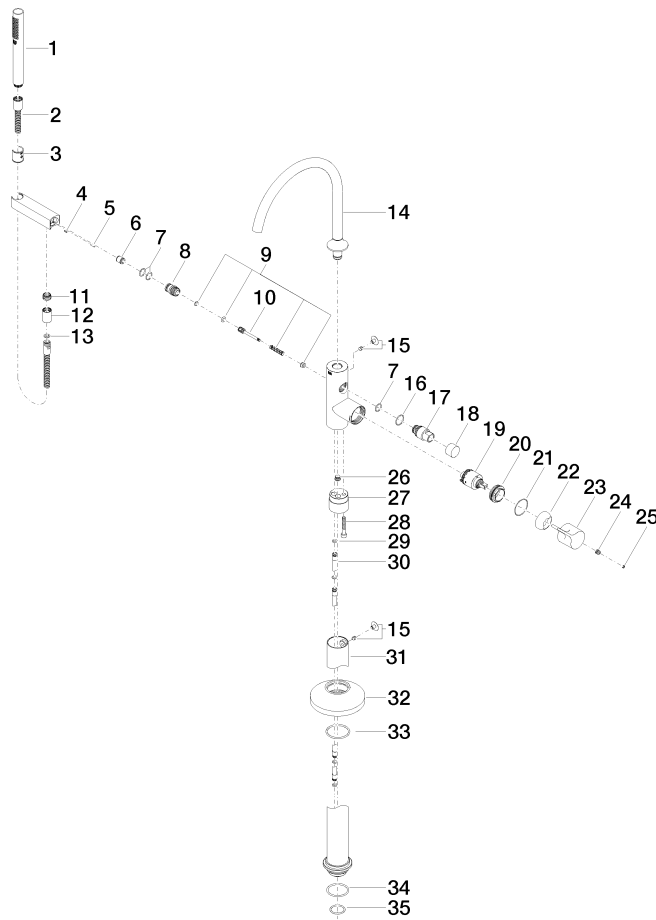

VAIA Single-lever bath mixer with stand pipe for free-standing assembly with hand shower set - Brushed Durabronz (23kt Gold)

VAIA

25 863 809

VAIA Single-lever bath mixer with stand pipe for free-standing assembly with hand shower set - Brushed Durabron (23kt Gold)

VAIA

25 863 809

Spare parts list

No.	Item Number	Name	Quantity used	Delivery time
1	90 12 11 140 30-28	shower	1	20
2	90 30 02 072 00-28	Metal shower hose 1/2" x 3/8" x 1250 mm - Brushed Durabron (23kt Gold)	1	20
3	09 18 40 118 90	sleeve	1	2
4	09 31 11 058 90	pin	1	2
5	09 31 11 040 90	pin	1	2
6	90 23 01 141 00 90	back-flow preventer	1	2
7	90 14 10 010 00 90	seal	3	2
8	09 24 03 153 20-28	nipple	1	-
Spare part can no longer be ordered, please order the replacement item				
9	90 16 02 023 00 90	spring	1	2
10	09 31 09 102 20-28	pull-rod	1	-
Spare part can no longer be ordered, please order the replacement item				
11	09 24 03 069 90	nipple	1	2
12	90 21 02 069 00-28	cover	1	20
13	90 14 20 026 00 90	seal	1	2
14	90 28 22 327 00-28	spout	1	20
15	04 31 20 036 00 90	plug	2	2
16	09 14 10 112 90	seal	1	2
17	09 21 34 081 20-28	nipple	1	20
18	09 20 88 002-28	handle	1	20
19	90 15 05 039 00 90	cartridge	1	2
20	09 24 04 298 90	nut	1	2
21	09 14 10 037 90	seal	1	2
22	09 28 30 036-28	cover	1	20
23	09 20 80 022-28	handle	1	20
24	90 31 11 030 00 90	pin	1	2
25	90 31 20 087 00-28	plug	1	20
26	04 31 20 039 11 90	plug	1	2
27	09 24 03 152 20-28	adaptor	1	-
Spare part can no longer be ordered, please order the replacement item				
28	09 30 30 111 90	screw	1	2
29	09 14 10 139 90	seal	2	2
30	04 28 22 025 00 90	connection	2	2
31	04 28 22 030 00-28	pipe	1	20
32	09 27 80 022-28	rosette	1	20
33	90 14 10 129 00 90	seal	1	2
34	09 14 10 084 90	seal	1	2
35	09 14 10 018 90	seal	1	2