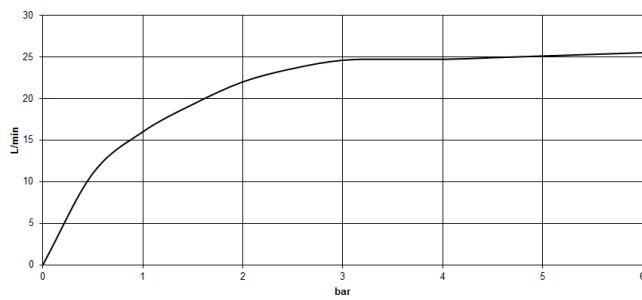

Required miscellaneous

Concealed floor mounting -

35 945 970 90

- max. recess depth 150 mm
- min. recess depth 80 mm

VAIA Single-lever bath mixer with stand pipe for free-standing assembly with hand shower set - Brushed Durabronz (23kt Gold)

VAIA

Flow rate chart

Certificates

Belgaqua_19_77_27. WRAS_2001027. LGA_29727. Belgaqua_24-003-27_1.

VAIA Single-lever bath mixer with stand pipe for free-standing assembly with hand shower set - Brushed Durabronz (23kt Gold)