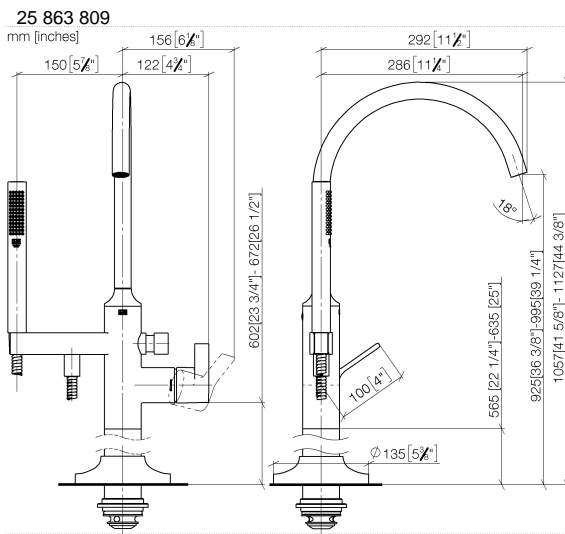

VAIA Single-lever bath mixer with stand pipe for free-standing assembly with hand shower set - Brushed Durabronz (23kt Gold)

VAIA