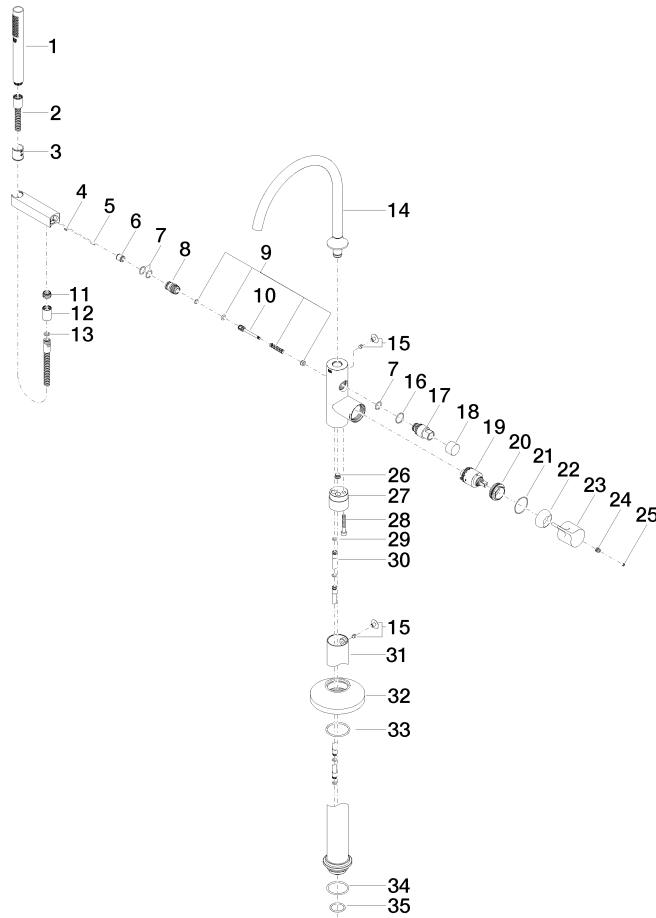

25 863 809

VAIA Single-lever bath mixer with stand pipe for free-standing assembly with hand shower set - Brushed Durabron (23kt Gold)

VAIA

25 863 809

Spare parts list

No.	Item Number	Name	Quantity used	Delivery time
1	90 12 11 140 30-28	shower	1	20
2	90 30 02 072 00-28	Metal shower hose 1/2" x 3/8" x 1250 mm - Brushed Durabron (23kt Gold)	1	20
3	09 18 40 118 90	sleeve	1	2
4	09 31 11 058 90	pin	1	2
5	09 31 11 040 90	pin	1	2
6	90 23 01 141 00 90	back-flow preventer	1	2
7	90 14 10 010 00 90	seal	3	2
8	09 24 03 153 20-28	nipple	1	-
Spare part can no longer be ordered, please order the replacement item				
9	90 16 02 023 00 90	spring	1	2
10	09 31 09 102 20-28	pull-rod	1	-
Spare part can no longer be ordered, please order the replacement item				
11	09 24 03 069 90	nipple	1	2
12	90 21 02 069 00-28	cover	1	20
13	90 14 20 026 00 90	seal	1	2
14	90 28 22 327 00-28	spout	1	20
15	04 31 20 036 00 90	plug	2	2
16	09 14 10 112 90	seal	1	2
17	09 21 34 081 20-28	nipple	1	20
18	09 20 88 002-28	handle	1	20
19	90 15 05 039 00 90	cartridge	1	2
20	09 24 04 298 90	nut	1	2
21	09 14 10 037 90	seal	1	2
22	09 28 30 036-28	cover	1	20
23	09 20 80 022-28	handle	1	20
24	90 31 11 030 00 90	pin	1	2
25	90 31 20 087 00-28	plug	1	20
26	04 31 20 039 11 90	plug	1	2
27	09 24 03 152 20-28	adaptor	1	-
Spare part can no longer be ordered, please order the replacement item				
28	09 30 30 111 90	screw	1	2
29	09 14 10 139 90	seal	2	2
30	04 28 22 025 00 90	connection	2	2
31	04 28 22 030 00-28	pipe	1	20
32	09 27 80 022-28	rosette	1	20
33	90 14 10 129 00 90	seal	1	2
34	09 14 10 084 90	seal	1	2
35	09 14 10 018 90	seal	1	2