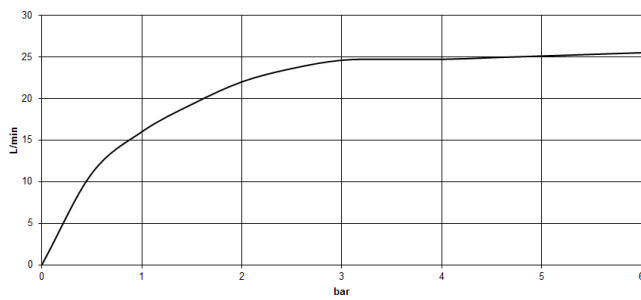

Required miscellaneous

Concealed floor mounting -

35 945 970 90

- max. recess depth 150 mm
- min. recess depth 80 mm

VAIA Single-lever bath mixer with stand pipe for free-standing assembly with hand shower set - Brushed Durabronz (23kt Gold)

VAIA

Flow rate chart

Certificates

Belgaqua_19_77_27. WRAS_2001027. LGA_29727.

Belgaqua_24-003-27_1.

25 863 809

VAIA Single-lever bath mixer with stand pipe for free-standing assembly with hand shower set - Brushed Durabron (23kt Gold)