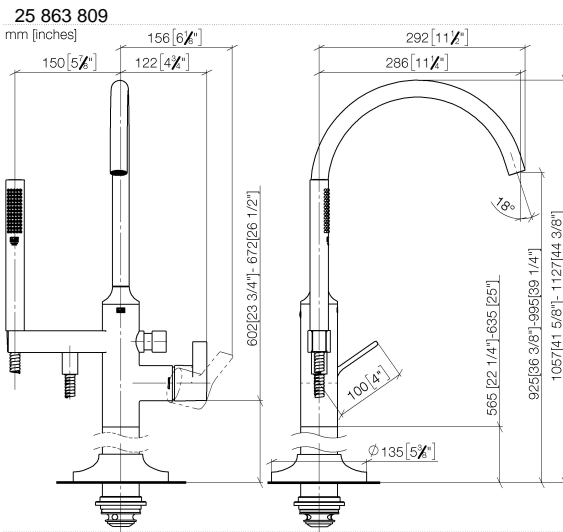

VAIA Single-lever bath mixer with stand pipe for free-standing assembly with hand shower set - Brushed Bronze

VAIA

25 863 809

- spout: circular, air-enriched flow
- max. flow 24.6 l/min at 3 bar flow pressure
- Hand shower: COMPACT RAIN, max. flow rate 6.8 l/min (at 3 bar)
- bar-type hand shower with anti-scale system
- 281mm projection
- pivotable spout 360°
- automatic bath/shower diverter
- total height 1057 - 1127 mm
- wall bracket
- stand pipe height 565 - 635 mm
- height up to aerator 925 – 995 mm
- slide-on rosettes Ø 135 mm
- metal shower hose 1250mm with integrated anti-twist protection
- WRAS 2001027

Required miscellaneous

- Concealed floor mounting -**
- min. recess depth 80 mm
 - max. recess depth 150 mm

35 945 970 90

VAIA Single-lever bath mixer with stand pipe for free-standing assembly with hand shower set - Brushed Bronze

VAIA

Flow rate chart

Certificates

Belgaqua_24-003-
27_1.

25 863 809

VAIA Single-lever bath mixer with stand pipe for free-standing assembly with hand shower set - Brushed Bronze

VAIA

25 863 809