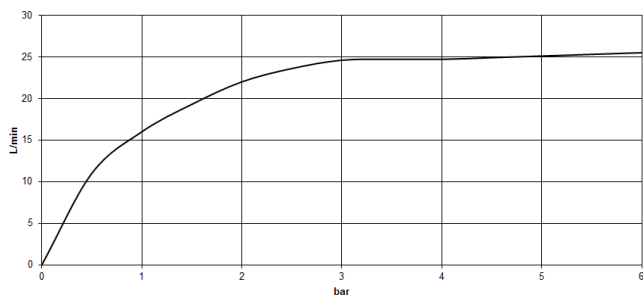

Flow rate chart

Certificates

Belgaqua_24-003-
27_1.