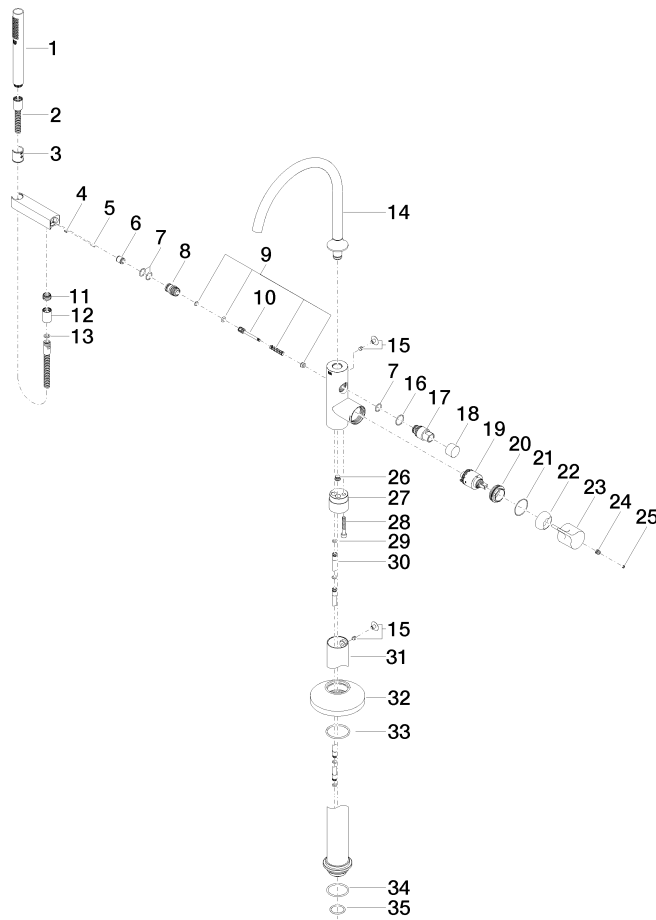

25 863 809

VAIA Single-lever bath mixer with stand pipe for free-standing assembly with hand shower set - Brushed Bronze

VAIA

25 863 809

Spare parts list

No.	Item Number	Name	Quantity used	Delivery time
1	90 12 11 140 30-42	shower	1	30
2	90 30 02 072 00-42	hose	1	30
3	09 18 40 118 90	sleeve	1	2
4	09 31 11 058 90	pin	1	2
5	09 31 11 040 90	pin	1	2
6	90 23 01 141 00 90	back-flow preventer	1	2
7	90 14 10 010 00 90	seal	3	2
8	09 24 03 153 20-42	nipple	1	-
Spare part can no longer be ordered, please order the replacement item				
9	90 16 02 023 00 90	spring	1	2
10	09 31 09 102 20-42	pull-rod	1	-
Spare part can no longer be ordered, please order the replacement item				
11	09 24 03 069 90	nipple	1	2
12	90 21 02 069 00-42	cover	1	30
13	90 14 20 026 00 90	seal	1	2
14	90 28 22 327 00-42	spout	1	30
15	04 31 20 036 00 90	plug	2	2
16	09 14 10 112 90	seal	1	2
17	09 21 34 081 20-42	nipple	1	60
18	09 20 88 002-42	handle	1	60
19	90 15 05 039 00 90	cartridge	1	2
20	09 24 04 298 90	nut	1	2
21	09 14 10 037 90	seal	1	2
22	09 28 30 036-42	cover	1	60
23	09 20 80 022-42	handle	1	60
24	90 31 11 030 00 90	pin	1	2
25	90 31 20 087 00-42	plug	1	30
26	04 31 20 039 11 90	plug	1	2
27	09 24 03 152 20-42	adaptor	1	-
Spare part can no longer be ordered, please order the replacement item				
28	09 30 30 111 90	screw	1	2
29	09 14 10 139 90	seal	2	2
30	04 28 22 025 00 90	connection	2	2
31	04 28 22 030 00-42	pipe	1	60
32	09 27 80 022-42	rosette	1	60
33	90 14 10 129 00 90	seal	1	2
34	09 14 10 084 90	seal	1	2
35	09 14 10 018 90	seal	1	2