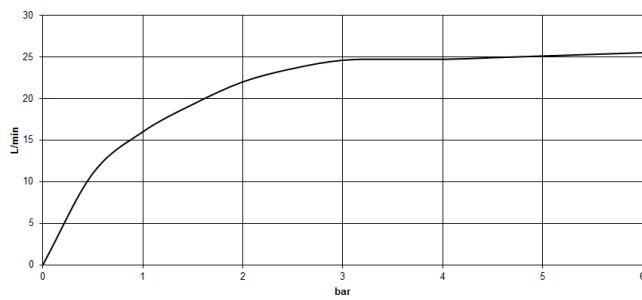

**Required miscellaneous**

- Concealed floor mounting -**
- max. recess depth 150 mm
  - min. recess depth 80 mm

35 945 970 90

**VAIA Single-lever bath mixer with stand pipe for free-standing assembly with hand shower set - Brushed Champagne (22kt Gold)**

VAIA

**Flow rate chart**

**Certificates**

Belgaqua\_24-003-27\_1.

VAIA Single-lever bath mixer with stand pipe for free-standing assembly with hand shower set - Brushed Champagne (22kt Gold)

VAIA

25 863 809