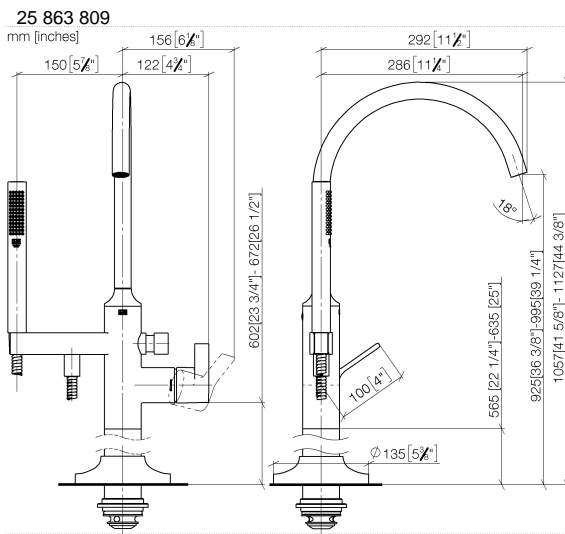

VAIA Single-lever bath mixer with stand pipe for free-standing assembly with hand shower set - Brushed Champagne (22kt Gold)

VAIA