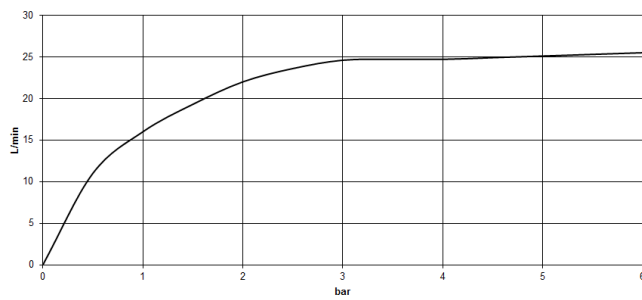

Required miscellaneous

- Concealed floor mounting -**
- max. recess depth 150 mm
 - min. recess depth 80 mm

35 945 970 90

VAIA Single-lever bath mixer with stand pipe for free-standing assembly with hand shower set - Brushed Champagne (22kt Gold)

VAIA

Flow rate chart

Certificates

Belgaqua_24-003-
27_1.

VAIA Single-lever bath mixer with stand pipe for free-standing assembly with hand shower set - Brushed Champagne (22kt Gold)

VAIA

25 863 809

VAIA Single-lever bath mixer with stand pipe for free-standing assembly with hand shower set - Brushed Champagne (22kt Gold)