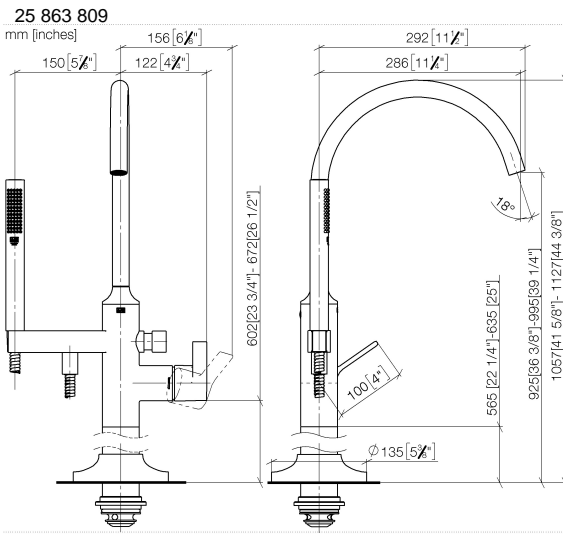

VAIA Single-lever bath mixer with stand pipe for free-standing assembly with hand shower set - Champagne (22kt Gold)

VAIA