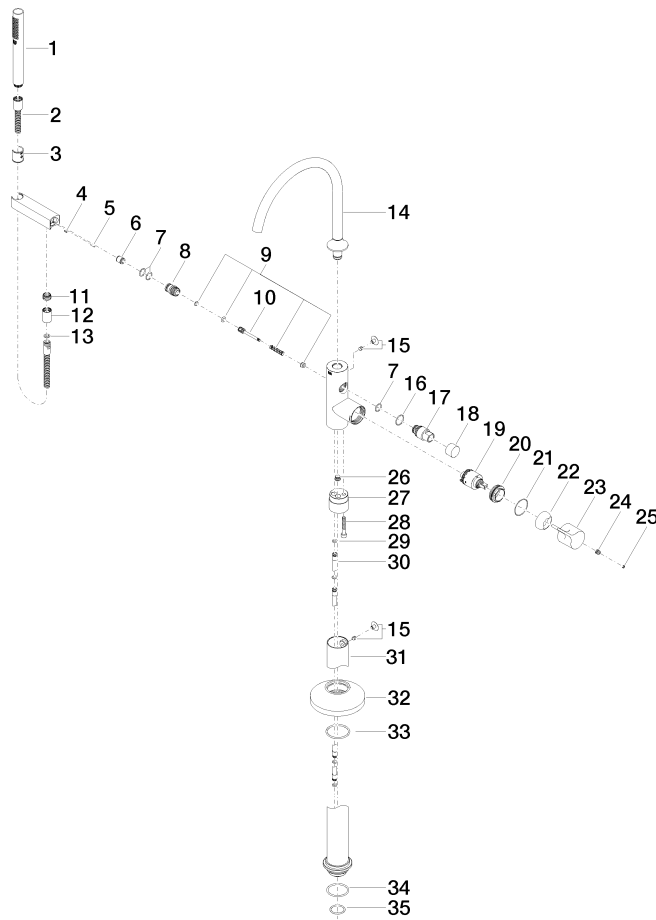

VAIA Single-lever bath mixer with stand pipe for free-standing assembly with hand shower set - Champagne (22kt Gold)

VAIA

25 863 809

VAIA Single-lever bath mixer with stand pipe for free-standing assembly with hand shower set - Champagne (22kt Gold)

VAIA

25 863 809

Spare parts list

No.	Item Number	Name	Quantity used	Delivery time
1	90 12 11 140 30-47	shower	1	30
2	90 30 02 072 00-47	Metal shower hose 1/2" x 3/8" x 1250 mm - Champagne (22kt Gold)	1	30
3	09 18 40 118 90	sleeve	1	2
4	09 31 11 058 90	pin	1	2
5	09 31 11 040 90	pin	1	2
6	90 23 01 141 00 90	back-flow preventer	1	2
7	90 14 10 010 00 90	seal	3	2
8	09 24 03 153 20-47	nipple	1	-
Spare part can no longer be ordered, please order the replacement item				
9	90 16 02 023 00 90	spring	1	2
10	09 31 09 102 20-47	pull-rod	1	-
Spare part can no longer be ordered, please order the replacement item				
11	09 24 03 069 90	nipple	1	2
12	90 21 02 069 00-47	cover	1	30
13	90 14 20 026 00 90	seal	1	2
14	90 28 22 327 00-47	spout	1	30
15	04 31 20 036 00 90	plug	2	2
16	09 14 10 112 90	seal	1	2
17	09 21 34 081 20-47	nipple	1	30
18	09 20 88 002-47	handle	1	30
19	90 15 05 039 00 90	cartridge	1	2
20	09 24 04 298 90	nut	1	2
21	09 14 10 037 90	seal	1	2
22	09 28 30 036-47	cover	1	30
23	09 20 80 022-47	handle	1	30
24	90 31 11 030 00 90	pin	1	2
25	90 31 20 087 00-47	plug	1	30
26	04 31 20 039 11 90	plug	1	2
27	09 24 03 152 20-47	adaptor	1	-
Spare part can no longer be ordered, please order the replacement item				
28	09 30 30 111 90	screw	1	2
29	09 14 10 139 90	seal	2	2
30	04 28 22 025 00 90	connection	2	2
31	04 28 22 030 00-47	pipe	1	30
32	09 27 80 022-47	rosette	1	30
33	90 14 10 129 00 90	seal	1	2
34	09 14 10 084 90	seal	1	2
35	09 14 10 018 90	seal	1	2