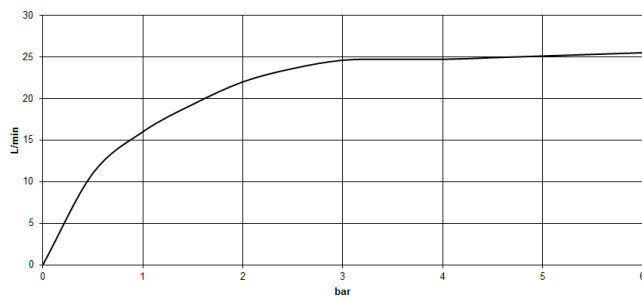

**Required miscellaneous**

- Concealed floor mounting -**
- max. recess depth 150 mm
  - min. recess depth 80 mm

35 945 970 90

**VAIA Single-lever bath mixer with stand pipe for free-standing assembly with hand shower set - Champagne (22kt Gold)**

VAIA

**Flow rate chart**

**Certificates**

Belgaqua\_24-003-  
27\_1.

VAIA Single-lever bath mixer with stand pipe for free-standing assembly with hand shower set - Champagne (22kt Gold)

VAIA

25 863 809