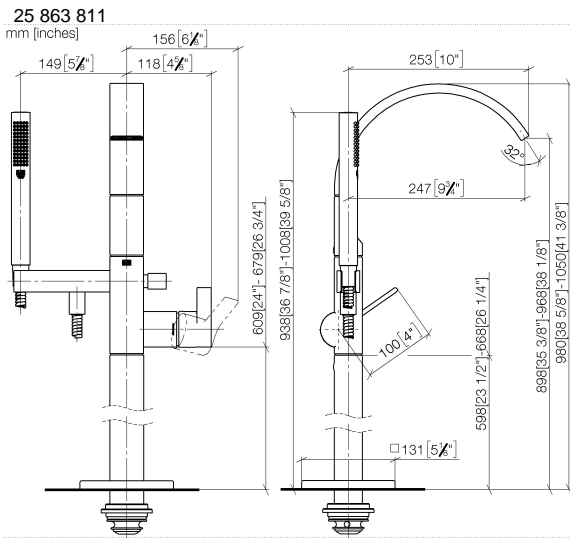

CYO Single-lever bath mixer with stand pipe for free-standing assembly with hand shower set - Dark Chrome

CYO

Flow rate chart