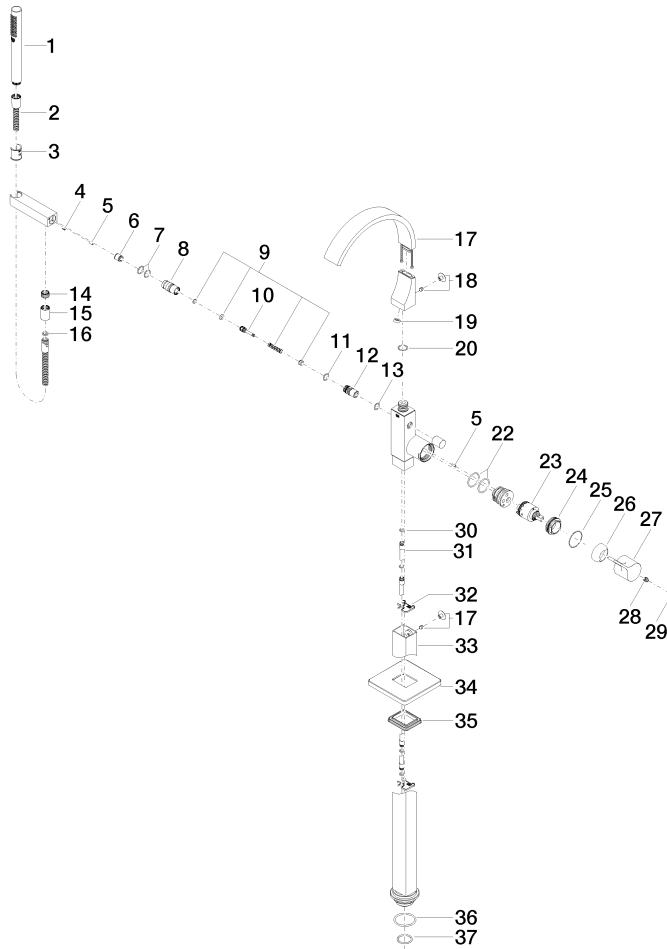

25 863 811

CYO Single-lever bath mixer with stand pipe for free-standing assembly with hand shower set - Dark Chrome

CYO

25 863 811

Spare parts list

No.	Item Number	Name	Quantity used	Delivery time
1	90 12 11 140 30-19	shower	1	20
2	90 30 02 072 00-19	Metal shower hose 1/2" x 3/8" x 1250 mm - Dark Chrome	1	20
3	09 18 40 118 90	sleeve	1	2
4	09 31 11 058 90	pin	1	2
5	09 31 11 040 90	pin	3	2
6	90 23 01 141 00 90	back-flow preventer	1	2
7	90 14 10 010 00 90	seal	2	2
8	09 24 03 130-00	nipple	1	10
9	90 16 02 023 00 90	spring	1	2
10	09 31 09 094 20-19	pull-rod	1	60
11	90 14 10 055 00 90	seal	1	2
12	09 21 34 080-19	nipple	1	60
13	90 14 10 033 00 90	seal	1	2
14	09 24 03 069 90	nipple	1	2
15	90 21 02 069 00-19	cover	1	20
16	90 14 20 026 00 90	seal	1	2
17	90 11 70 011 00-19	spout	1	20
18	04 31 20 034 00 90	plug	2	2
19	09 23 01 057 90	flow reducer	1	2
20	09 14 10 031 90	seal	2	2
21	09 14 10 148 90	seal	1	2
22	90 15 05 039 00 90	cartridge	1	2
23	09 24 04 298 90	nut	1	2
24	09 14 10 037 90	seal	1	2
25	09 28 30 036-19	cover	1	20
26	09 20 80 022-19	handle	1	60
27	90 31 11 030 00 90	pin	1	2
28	90 31 20 087 00-19	plug	1	20
29	09 14 10 139 90	seal	4	2
30	04 28 22 025 00 90	connection	2	2
31	09 20 93 051 90	holder	2	2
32	04 28 22 024 00-19	pipe	1	60
33	09 27 71 011-19	rosette	1	60
34	09 14 03 107 90	seal	1	2
35	09 14 10 084 90	seal	1	2
36	09 14 10 018 90	seal	1	2