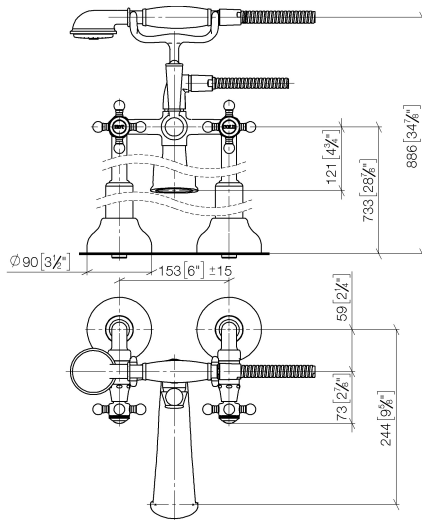

**MADISON Two-hole bath mixer for free-standing assembly with hand shower set - Durabronss (23kt Gold)**

MADISON

25 943 360

- 245mm projection
- spout: rectangular normal flow
- Hand shower: COMPACT RAIN, max. flow rate 6.8 l/min (at 3 bar)
- hand shower with anti-scale system
- rotary diverter for bath/shower
- wall bracket
- total height 901 mm
- stand pipes height 730 mm
- height up to aerator 610 mm
- slide-on rosettes Ø 90 mm
- gauge 153 mm
- metal shower hose 1250mm with integrated anti-twist protection
- max. flow 51 l/min at 3 bar flow pressure
- WRAS 1911027

**Required miscellaneous**

**Concealed floor mounting -**

35 944 970 90

- max. recess depth 160 mm
- min. recess depth 80 mm

25 943 360  
mm [inches]

**Flow rate chart**

**Certificates**

IAPMO\_4976 (5). Belgaqua\_21-378- WRAS\_1911027.  
27\_2.

## Spare parts list

No.	Item Number	Name	Quantity used	Delivery time
1	28 002 970-09	MADISON Metal hand shower with porcelain insert (white) - Durabronss (23kt Gold)	1	40
2	28 104 970-09	Metal shower hose 1/2" x 1/2" x 1250 mm - Durabronss (23kt Gold)	1	40
3	90 14 20 002 00 90	seal	1	2
4	04 17 20 010 00-09	holder	1	60
5	04 20 36 002 07-09	handle ( hot )	1	40
6	09 26 01 011 90	accessories	1	2
7	90 15 01 001 00 90	diverter	1	2
8	09 23 10 007 90	nut	1	2
9	09 30 30 062-09	screw	1	40
10	11 170 370-09	MADISON Lever insert - Durabronss (23kt Gold)	1	40
11	09 28 22 013 90	pipe	1	2
12	09 18 20 011-09	base	1	40
13	09 30 30 064-09	screw	1	40
14	09 23 30 010-09	nut	2	40
15	04 29 05 014 00 90	nipple	2	2
16	12 943 360-09	connection	1	60
17	90 21 10 010 00 90	insert	1	2
18	90 31 11 030 00 90	pin	1	2
19	13 592 380-09	spout	1	60
20	90 90 03 131 00 90	top	2	2
21	09 21 02 055-09	cover	2	40
22	04 20 36 002 06-09	handle ( cold )	1	40
23	09 20 36 002-09	handle	2	40
24	09 20 36 004-09	handle	8	40
25	09 20 83 006 90	handle	2	2
26	09 26 01 010 90	accessories	1	2
27	09 20 36 005-09	handle	2	40
28	04 30 30 029 00 90	fixing set	2	2