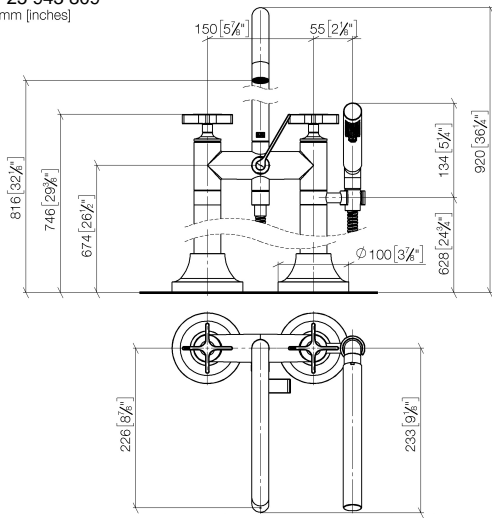

**VAIA Two-hole bath mixer for free-standing assembly with hand shower set -  
Brushed Platinum**

VAIA

25 943 809

- spout: circular, air-enriched flow
  - max. flow 24.6 l/min at 3 bar flow pressure
  - Hand shower: COMPACT RAIN, max. flow rate 6.8 l/min (at 3 bar)
  - hand shower with anti-scale system
  - 221mm projection
  - pivotable spout 360°
  - rotary diverter for bath/shower
  - total height 920 mm
  - stand pipes height 628 mm
  - height up to aerator 816 mm
  - slide-on rosettes Ø 100 mm
  - gauge 150 mm
  - metal shower hose 1250mm with integrated anti-twist protection
  - pivotable shower holder on the right foot
- Intrinsic protection against back flow.**

**Required miscellaneous**

**Concealed floor mounting -**

35 944 970 90

- max. recess depth 160 mm
- min. recess depth 80 mm

**VAIA Two-hole bath mixer for free-standing assembly with hand shower set -  
Brushed Platinum**

VAIA

25 943 809  
mm [inches]

**Flow rate chart**

**Certificates**

Belgauqa\_22\_276\_2 LGA\_29294.  
7\_2.

WRAS\_1802014.

IAPMO\_4976 (4).

25 943 809