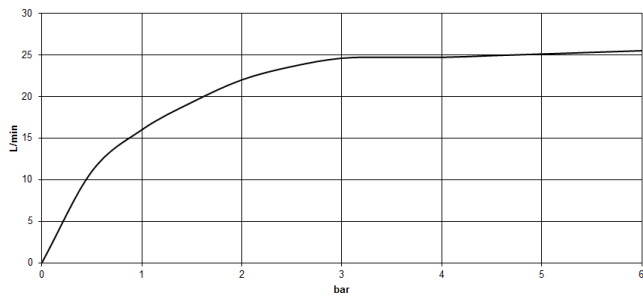

**Required miscellaneous**

**Concealed floor mounting -**

35 944 970 90

- max. recess depth 160 mm
- min. recess depth 80 mm

**VAIA Two-hole bath mixer for free-standing assembly with hand shower set -  
Brushed Platinum**

VAIA

25 943 809  
mm [inches]

**Flow rate chart**

**Certificates**

Belgauqa\_22\_276\_2 LGA\_29294.  
7\_2.

WRAS\_1802014.

IAPMO\_4976 (4).

25 943 809