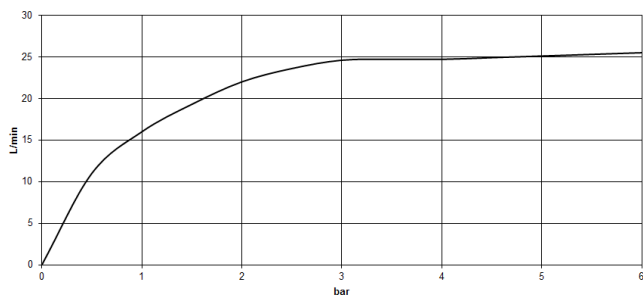

**VAIA Two-hole bath mixer for free-standing assembly with hand shower set -
Dark Chrome**

VAIA

25 943 809

- spout: circular, air-enriched flow
- max. flow 24.6 l/min at 3 bar flow pressure
- Hand shower: COMPACT RAIN, max. flow rate 6.8 l/min (at 3 bar)
- hand shower with anti-scale system
- 221mm projection
- pivotable spout 360°
- rotary diverter for bath/shower
- total height 920 mm
- stand pipes height 628 mm
- height up to aerator 816 mm
- slide-on rosettes Ø 100 mm
- gauge 150 mm
- metal shower hose 1250mm with integrated anti-twist protection
- pivotable shower holder on the right foot

**VAIA Two-hole bath mixer for free-standing assembly with hand shower set -
Dark Chrome**

VAIA

25 943 809
mm [inches]

Flow rate chart

Certificates

Belgauqa_22_276_2 LGA_29294.
7_2.

**VAIA Two-hole bath mixer for free-standing assembly with hand shower set -
Dark Chrome**