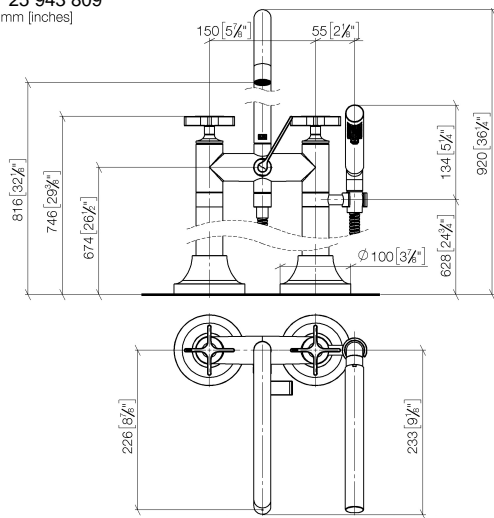

**VAIA Two-hole bath mixer for free-standing assembly with hand shower set -
Dark Chrome**

VAIA

25 943 809

- spout: circular, air-enriched flow
- max. flow 24.6 l/min at 3 bar flow pressure
- Hand shower: COMPACT RAIN, max. flow rate 6.8 l/min (at 3 bar)
- hand shower with anti-scale system
- 221mm projection
- pivotable spout 360°
- rotary diverter for bath/shower
- total height 920 mm
- stand pipes height 628 mm
- height up to aerator 816 mm
- slide-on rosettes Ø 100 mm
- gauge 150 mm
- metal shower hose 1250mm with integrated anti-twist protection
- pivotable shower holder on the right foot

**VAIA Two-hole bath mixer for free-standing assembly with hand shower set -
Dark Chrome**

VAIA

25 943 809
mm [inches]

Flow rate chart

Certificates

Belgauqa_22_276_2 LGA_29294.
7_2.

**VAIA Two-hole bath mixer for free-standing assembly with hand shower set -
Dark Chrome**