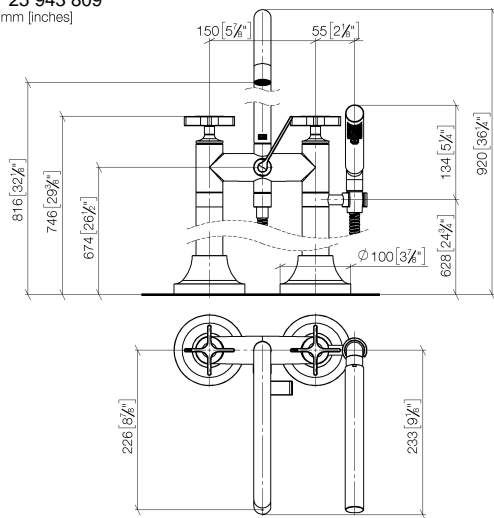

**VAIA Two-hole bath mixer for free-standing assembly with hand shower set -  
Brushed Durabronze (23kt Gold)**

VAIA

25 943 809

- spout: circular, air-enriched flow
- max. flow 24.6 l/min at 3 bar flow pressure
- Hand shower: COMPACT RAIN, max. flow rate 6.8 l/min (at 3 bar)
- hand shower with anti-scale system
- 221mm projection
- pivotable spout 360°
- rotary diverter for bath/shower
- total height 920 mm
- stand pipes height 628 mm
- height up to aerator 816 mm
- slide-on rosettes Ø 100 mm
- gauge 150 mm
- metal shower hose 1250mm with integrated anti-twist protection
- pivotable shower holder on the right foot
- WRAS 240502008, 1802014
- **Intrinsic protection against back flow.**

**Required miscellaneous**

- Concealed floor mounting -** 35 944 970 90
- max. recess depth 160 mm
  - min. recess depth 80 mm

**VAIA Two-hole bath mixer for free-standing assembly with hand shower set -  
Brushed Durabron (23kt Gold)**

VAIA

25 943 809  
mm [inches]

**Flow rate chart**

**Certificates**

Belgauqa\_22\_276\_2 LGA\_29294.  
7\_2.

WRAS\_240502008.

VAIA Two-hole bath mixer for free-standing assembly with hand shower set -  
Brushed Durabronz (23kt Gold)