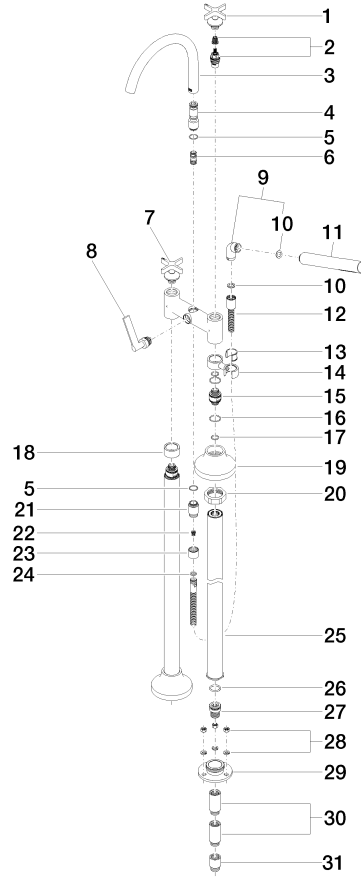

VAIA Two-hole bath mixer for free-standing assembly with hand shower set -
Brushed Durabronz (23kt Gold)

VAIA

25 943 809

VAIA Two-hole bath mixer for free-standing assembly with hand shower set - Brushed Durabross (23kt Gold)

VAIA

25 943 809

Spare parts list

No.	Item Number	Name	Quantity used	Delivery time
1	90 20 80 010 01-28	handle (cold)	1	20
2	90 90 03 131 00 90	top	1	2
3	90 28 22 317 00-28	spout	1	20
4	09 24 03 273-28	nipple	1	20
5	90 14 10 032 00 90	seal	1	2
6	90 21 10 011 00 90	diverter	1	2
7	90 20 80 011 01-28	handle (hot)	1	20
8	90 20 80 015 02-28	handle	1	20
9	04 24 04 189 00-28	nipple	1	20
10	90 14 20 002 00 90	seal	1	2
11	28 019 979-28	Hand shower - Brushed Durabross (23kt Gold)	1	20
12	90 30 02 072 00-28	Metal shower hose 1/2" x 3/8" x 1250 mm - Brushed Durabross (23kt Gold)	1	20
13	90 18 40 035 00 90	sleeve	1	2
14	04 28 10 029 01-28	holder	1	20
15	09 29 05 021 20 90	nipple	2	2
16	09 14 10 112 90	seal	4	2
17	90 14 10 055 00 90	seal	4	2
18	09 28 10 028-28	sleeve	1	20
19	90 27 80 019 00-28	rosette	2	20
20	09 23 30 040-07	nut	2	30
21	09 24 03 121-28	nipple	1	20
22	09 23 01 131 90	back-flow preventer	1	2
23	09 21 02 143-28	sleeve	1	20
24	90 14 20 026 00 90	seal	1	2
25	04 28 22 009 20-28	connection	2	20
26	09 14 10 081 90	seal	2	2
27	09 24 03 094-07	nipple	2	30
28	04 23 10 023 00 90	fixing set	6	2
29	09 30 11 130-07	connection	2	30
30	09 24 03 081 10 90	extension	4	2
31	09 24 03 080 90	extension	2	2