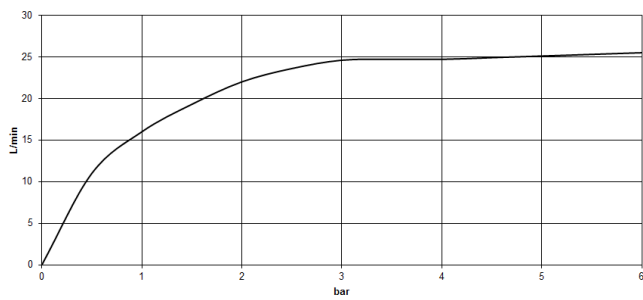

**Required miscellaneous**

- Concealed floor mounting -** 35 944 970 90
- max. recess depth 160 mm
  - min. recess depth 80 mm

**VAIA Two-hole bath mixer for free-standing assembly with hand shower set -  
Brushed Durabron (23kt Gold)**

VAIA

25 943 809  
mm [inches]

**Flow rate chart**

**Certificates**

Belgauqa\_22\_276\_2 LGA\_29294.  
7\_2.

WRAS\_240502008.

VAIA Two-hole bath mixer for free-standing assembly with hand shower set -  
Brushed Durabronz (23kt Gold)