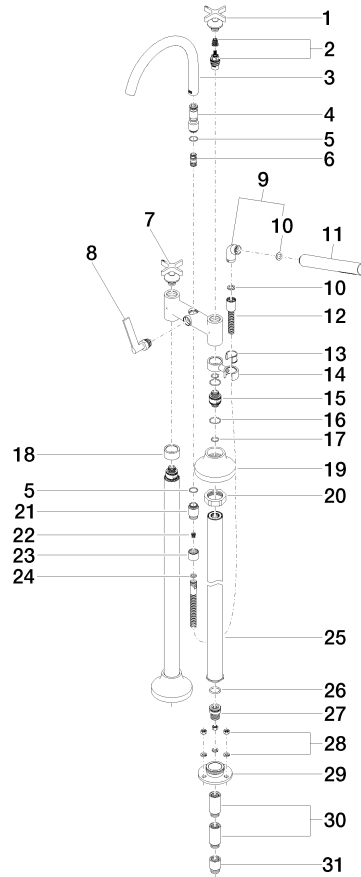

VAIA

25 943 809
mm [inches]

Flow rate chart

Certificates

Belgauqa_22_276_2 LGA_29294.
7_2.

WRAS_1802014.

VAIA Two-hole bath mixer for free-standing assembly with hand shower set -
Brushed Durabronz (23kt Gold)

VAIA

25 943 809

VAIA Two-hole bath mixer for free-standing assembly with hand shower set - Brushed Durabron (23kt Gold)

VAIA

25 943 809

Spare parts list

No.	Item Number	Name	Quantity used	Delivery time
1	90 20 80 010 01-28	handle (cold)	1	20
2	90 90 03 131 00 90	top	1	2
3	90 28 22 317 00-28	spout	1	20
4	09 24 03 273-28	nipple	1	20
5	90 14 10 032 00 90	seal	1	2
6	90 21 10 011 00 90	diverter	1	2
7	90 20 80 011 01-28	handle (hot)	1	20
8	90 20 80 015 02-28	handle	1	20
9	04 24 04 189 00-28	nipple	1	20
10	90 14 20 002 00 90	seal	1	2
11	28 019 979-28	Hand shower - Brushed Durabron (23kt Gold)	1	20
12	90 30 02 072 00-28	Metal shower hose 1/2" x 3/8" x 1250 mm - Brushed Durabron (23kt Gold)	1	20
13	90 18 40 035 00 90	sleeve	1	2
14	04 28 10 029 01-28	holder	1	20
15	09 29 05 021 20 90	nipple	2	2
16	09 14 10 112 90	seal	4	2
17	90 14 10 055 00 90	seal	4	2
18	09 28 10 028-28	sleeve	1	20
19	90 27 80 019 00-28	rosette	2	20
20	09 23 30 040-07	nut	2	30
21	09 24 03 121-28	nipple	1	20
22	09 23 01 131 90	back-flow preventer	1	2
23	09 21 02 143-28	sleeve	1	20
24	90 14 20 026 00 90	seal	1	2
25	04 28 22 009 20-28	connection	2	20
26	09 14 10 081 90	seal	2	2
27	09 24 03 094-07	nipple	2	30
28	04 23 10 023 00 90	fixing set	6	2
29	09 30 11 130-07	connection	2	30
30	09 24 03 081 10 90	extension	4	2
31	09 24 03 080 90	extension	2	2