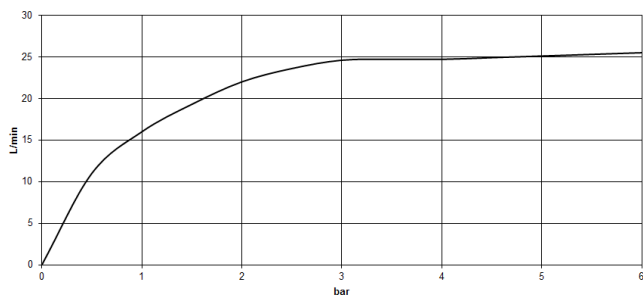

**VAIA Two-hole bath mixer for free-standing assembly with hand shower set -
Brushed Durabronze (23kt Gold)**

VAIA

25 943 809

- spout: circular, air-enriched flow
 - max. flow 24.6 l/min at 3 bar flow pressure
 - Hand shower: COMPACT RAIN, max. flow rate 6.8 l/min (at 3 bar)
 - hand shower with anti-scale system
 - 221mm projection
 - pivotable spout 360°
 - rotary diverter for bath/shower
 - total height 920 mm
 - stand pipes height 628 mm
 - height up to aerator 816 mm
 - slide-on rosettes Ø 100 mm
 - gauge 150 mm
 - metal shower hose 1250mm with integrated anti-twist protection
 - pivotable shower holder on the right foot
- Intrinsic protection against back flow.**

Required miscellaneous

Concealed floor mounting -

35 944 970 90

- max. recess depth 160 mm
- min. recess depth 80 mm

**VAIA Two-hole bath mixer for free-standing assembly with hand shower set -
Brushed Durabron (23kt Gold)**

VAIA

25 943 809
mm [inches]

Flow rate chart

Certificates

Belgauqa_22_276_2 LGA_29294.
7_2.

WRAS_1802014.

VAIA Two-hole bath mixer for free-standing assembly with hand shower set -
Brushed Durabronz (23kt Gold)