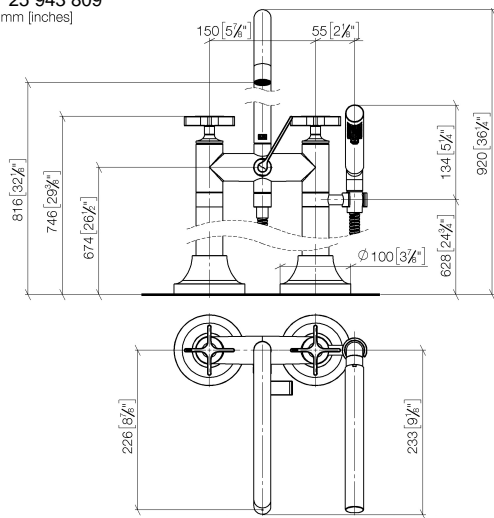

Required miscellaneous

Concealed floor mounting -

35 944 970 90

- max. recess depth 160 mm
- min. recess depth 80 mm

**VAIA Two-hole bath mixer for free-standing assembly with hand shower set -
Brushed Durabron (23kt Gold)**

VAIA

25 943 809
mm [inches]

Flow rate chart

Certificates

Belgauqa_22_276_2 LGA_29294.
7_2.

WRAS_1802014.

VAIA Two-hole bath mixer for free-standing assembly with hand shower set -
Brushed Durabronz (23kt Gold)

VAIA

25 943 809

VAIA Two-hole bath mixer for free-standing assembly with hand shower set - Brushed Durabron (23kt Gold)

VAIA

25 943 809

Spare parts list

No.	Item Number	Name	Quantity used	Delivery time
1	90 20 80 010 01-28	handle (cold)	1	20
2	90 90 03 131 00 90	top	1	2
3	90 28 22 317 00-28	spout	1	20
4	09 24 03 273-28	nipple	1	20
5	90 14 10 032 00 90	seal	1	2
6	90 21 10 011 00 90	diverter	1	2
7	90 20 80 011 01-28	handle (hot)	1	20
8	90 20 80 015 02-28	handle	1	20
9	04 24 04 189 00-28	nipple	1	20
10	90 14 20 002 00 90	seal	1	2
11	28 019 979-28	Hand shower - Brushed Durabron (23kt Gold)	1	20
12	90 30 02 072 00-28	Metal shower hose 1/2" x 3/8" x 1250 mm - Brushed Durabron (23kt Gold)	1	20
13	90 18 40 035 00 90	sleeve	1	2
14	04 28 10 029 01-28	holder	1	20
15	09 29 05 021 20 90	nipple	2	2
16	09 14 10 112 90	seal	4	2
17	90 14 10 055 00 90	seal	4	2
18	09 28 10 028-28	sleeve	1	20
19	90 27 80 019 00-28	rosette	2	20
20	09 23 30 040-07	nut	2	30
21	09 24 03 121-28	nipple	1	20
22	09 23 01 131 90	back-flow preventer	1	2
23	09 21 02 143-28	sleeve	1	20
24	90 14 20 026 00 90	seal	1	2
25	04 28 22 009 20-28	connection	2	20
26	09 14 10 081 90	seal	2	2
27	09 24 03 094-07	nipple	2	30
28	04 23 10 023 00 90	fixing set	6	2
29	09 30 11 130-07	connection	2	30
30	09 24 03 081 10 90	extension	4	2
31	09 24 03 080 90	extension	2	2