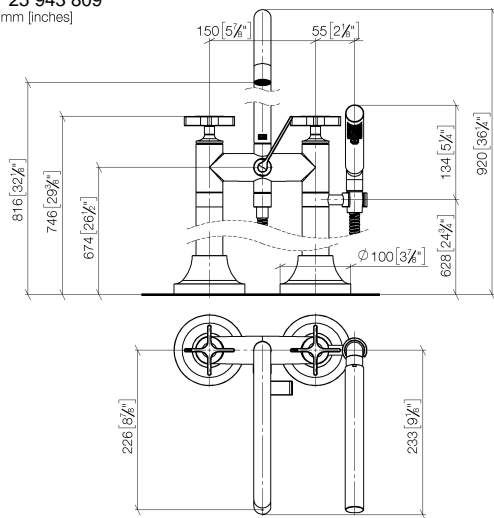

**VAIA Two-hole bath mixer for free-standing assembly with hand shower set -  
Brushed Dark Platinum**

VAIA

25 943 809

- spout: circular, air-enriched flow
  - max. flow 24.6 l/min at 3 bar flow pressure
  - Hand shower: COMPACT RAIN, max. flow rate 6.8 l/min (at 3 bar)
  - hand shower with anti-scale system
  - 221mm projection
  - pivotable spout 360°
  - rotary diverter for bath/shower
  - total height 920 mm
  - stand pipes height 628 mm
  - height up to aerator 816 mm
  - slide-on rosettes Ø 100 mm
  - gauge 150 mm
  - metal shower hose 1250mm with integrated anti-twist protection
  - pivotable shower holder on the right foot
- Intrinsic protection against back flow.**

**Required miscellaneous**

- Concealed floor mounting -**
- max. recess depth 160 mm
  - min. recess depth 80 mm

35 944 970 90

**VAIA Two-hole bath mixer for free-standing assembly with hand shower set -  
Brushed Dark Platinum**

VAIA

25 943 809  
mm [inches]

**Flow rate chart**

**Certificates**

Belgauqa\_22\_276\_2 LGA\_29294.  
7\_2.

WRAS\_1802014.

IAPMO\_4976 (4).

VAIA Two-hole bath mixer for free-standing assembly with hand shower set -  
Brushed Dark Platinum