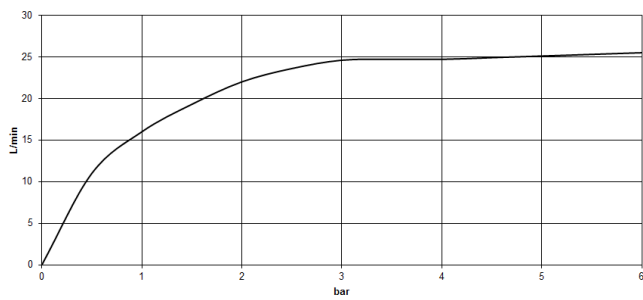

**Required miscellaneous**

- Concealed floor mounting -**
- max. recess depth 160 mm
  - min. recess depth 80 mm

35 944 970 90

**VAIA Two-hole bath mixer for free-standing assembly with hand shower set -  
Brushed Dark Platinum**

VAIA

25 943 809  
mm [inches]

**Flow rate chart**

**Certificates**

Belgauqa\_22\_276\_2 LGA\_29294.  
7\_2.

WRAS\_1802014.

IAPMO\_4976 (4).

VAIA Two-hole bath mixer for free-standing assembly with hand shower set -  
Brushed Dark Platinum