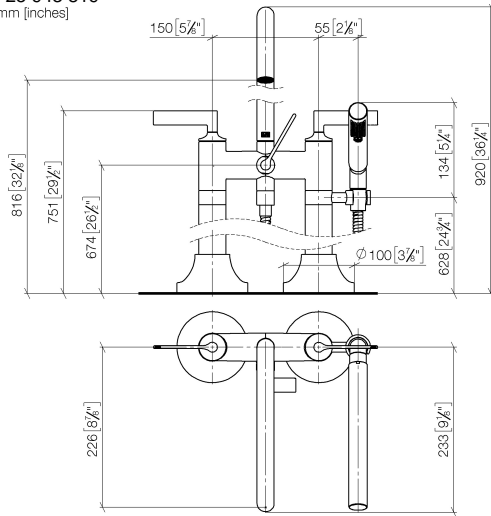

**VAIA Two-hole bath mixer for free-standing assembly with hand shower set -
Dark Chrome**

VAIA

25 943 819

- spout: circular, air-enriched flow
- max. flow 24.6 l/min at 3 bar flow pressure
- Hand shower: COMPACT RAIN, max. flow rate 6.8 l/min (at 3 bar)
- hand shower with anti-scale system
- 221mm projection
- pivotable spout 360°
- rotary diverter for bath/shower
- total height 920 mm
- stand pipes height 628 mm
- height up to aerator 816 mm
- slide-on rosettes Ø 100 mm
- gauge 150 mm
- metal shower hose 1250mm with integrated anti-twist protection
- pivotable shower holder on the right foot

**VAIA Two-hole bath mixer for free-standing assembly with hand shower set -
Dark Chrome**

VAIA

25 943 819
mm [inches]

Flow rate chart

Certificates

Belgauqa_22_276_2 LGA_29294.
7_2.

**VAIA Two-hole bath mixer for free-standing assembly with hand shower set -
Dark Chrome**