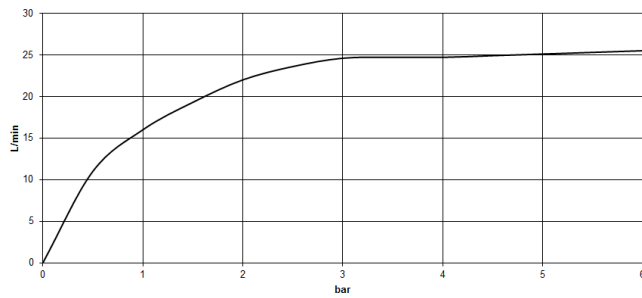

**VAIA Two-hole bath mixer for free-standing assembly with hand shower set -
Dark Chrome**

VAIA

25 943 819

- spout: circular, air-enriched flow
- max. flow 24.6 l/min at 3 bar flow pressure
- Hand shower: COMPACT RAIN, max. flow rate 6.8 l/min (at 3 bar)
- hand shower with anti-scale system
- 221mm projection
- pivotable spout 360°
- rotary diverter for bath/shower
- total height 920 mm
- stand pipes height 628 mm
- height up to aerator 816 mm
- slide-on rosettes Ø 100 mm
- gauge 150 mm
- metal shower hose 1250mm with integrated anti-twist protection
- pivotable shower holder on the right foot

Intrinsic protection against back flow.

	Dark Chrome	25 943 819-19
	Chrome	25 943 819-00
	Brushed Platinum	25 943 819-06
	Platinum	25 943 819-08
	Brushed Durabronze (23kt Gold)	25 943 819-28
	Brushed Bronze	25 943 819-42
	Brushed Champagne (22kt Gold)	25 943 819-46
	Champagne (22kt Gold)	25 943 819-47
	Brushed Dark Platinum	25 943 819-99

**VAIA Two-hole bath mixer for free-standing assembly with hand shower set -
Dark Chrome**

VAIA

25 943 819
mm [inches]

Flow rate chart

Certificates

Belgauqa_22_276_2 LGA_29294.
7_2.

**VAIA Two-hole bath mixer for free-standing assembly with hand shower set -
Dark Chrome**