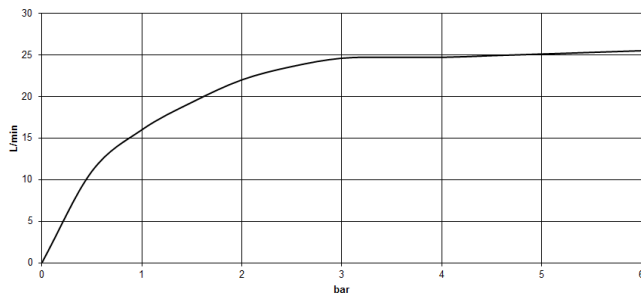

**VAIA Two-hole bath mixer for free-standing assembly with hand shower set -
Brushed Durabronze (23kt Gold)**

VAIA

25 943 819

- spout: circular, air-enriched flow
- max. flow 24.6 l/min at 3 bar flow pressure
- Hand shower: COMPACT RAIN, max. flow rate 6.8 l/min (at 3 bar)
- hand shower with anti-scale system
- 221mm projection
- pivotable spout 360°
- rotary diverter for bath/shower
- total height 920 mm
- stand pipes height 628 mm
- height up to aerator 816 mm
- slide-on rosettes Ø 100 mm
- gauge 150 mm
- metal shower hose 1250mm with integrated anti-twist protection
- pivotable shower holder on the right foot

Required miscellaneous

Concealed floor mounting -

35 944 970 90

- max. recess depth 160 mm
- min. recess depth 80 mm

**VAIA Two-hole bath mixer for free-standing assembly with hand shower set -
Brushed Durabronz (23kt Gold)**

VAIA

25 943 819
mm [inches]

Flow rate chart

Certificates

Belgauqa_22_276_2 LGA_29294.
7_2.

WRAS_1802014.

VAIA Two-hole bath mixer for free-standing assembly with hand shower set -
Brushed Durabronz (23kt Gold)