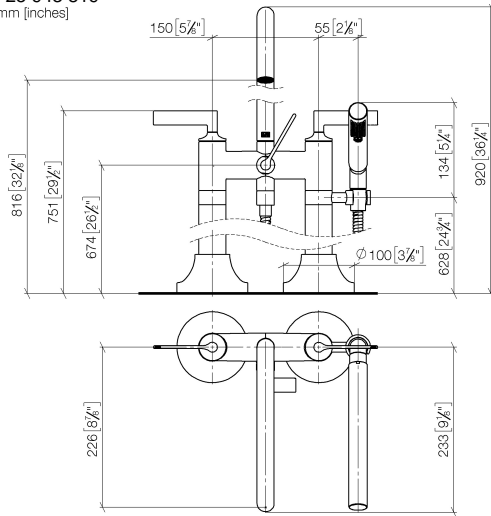

Required miscellaneous

Concealed floor mounting -

35 944 970 90

- max. recess depth 160 mm
- min. recess depth 80 mm

**VAIA Two-hole bath mixer for free-standing assembly with hand shower set -
Brushed Durabronz (23kt Gold)**

VAIA

25 943 819
mm [inches]

Flow rate chart

Certificates

Belgauqa_22_276_2 LGA_29294.
7_2.

WRAS_1802014.

VAIA Two-hole bath mixer for free-standing assembly with hand shower set -
Brushed Durabronz (23kt Gold)

VAIA

25 943 819

VAIA Two-hole bath mixer for free-standing assembly with hand shower set - Brushed Durabron (23kt Gold)

VAIA

25 943 819

Spare parts list

No.	Item Number	Name	Quantity used	Delivery time
1	90 20 80 012 01-28	handle (cold)	1	20
2	90 90 03 130 00 90	top	1	2
3	90 28 22 317 00-28	spout	1	20
4	09 24 03 273-28	nipple	1	20
5	90 14 10 032 00 90	seal	1	2
6	90 21 10 011 00 90	diverter	1	2
7	90 20 80 013 01-28	handle (hot)	1	20
8	90 90 03 131 00 90	top	1	2
9	90 20 80 015 02-28	handle	1	20
10	04 24 04 189 00-28	nipple	1	20
11	90 14 20 002 00 90	seal	1	2
12	90 12 11 140 30-28	shower	1	20
13	90 30 02 072 00-28	Metal shower hose 1/2" x 3/8" x 1250 mm - Brushed Durabron (23kt Gold)	1	20
14	90 18 40 035 00 90	sleeve	1	2
15	04 28 10 029 01-28	holder	1	20
16	09 29 05 021 20 90	nipple	2	2
17	09 14 10 112 90	seal	4	2
18	90 14 10 055 00 90	seal	4	2
19	09 28 10 028-28	sleeve	1	20
20	90 27 80 019 00-28	rosette	2	20
21	09 23 30 040-07	nut	2	30
22	09 24 03 121-28	nipple	1	20
23	09 23 01 131 90	back-flow preventer	1	2
24	09 21 02 143-28	sleeve	1	20
25	90 14 20 026 00 90	seal	1	2
26	04 28 22 009 20-28	connection	2	20
27	09 14 10 081 90	seal	2	2
28	09 24 03 094-07	nipple	2	30
29	04 23 10 023 00 90	fixing set	6	2
30	09 30 11 130-07	connection	2	30
31	09 24 03 081 10 90	extension	4	2
32	09 24 03 080 90	extension	2	2