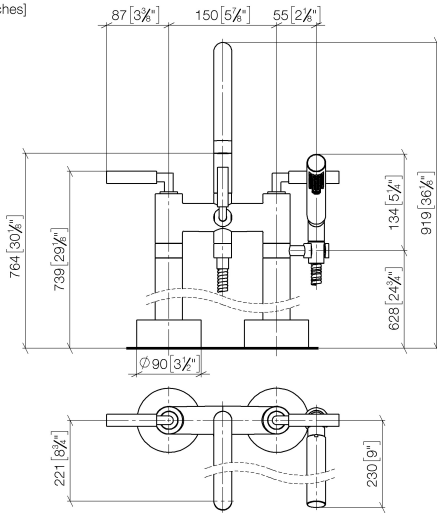

TARA Two-hole bath mixer for free-standing assembly with hand shower set -  
Brushed Platinum

TARA

25 943 882

- 220mm projection
  - pivotable spout 180°
  - spout: circular, air-enriched flow
  - Hand shower: COMPACT RAIN, max. flow rate 6.8 l/min (at 3 bar)
  - hand shower with anti-scale system
  - rotary diverter for bath/shower
  - total height 920 mm
  - stand pipes height 628 mm
  - height up to aerator 765 mm
  - slide-on rosettes Ø 90 mm
  - gauge 150 mm
  - metal shower hose 1250mm with integrated anti-twist protection
  - pivotable shower holder on the right foot
  - max. flow 22 l/min at 3 bar flow pressure
- Intrinsic protection against back flow.**

Required miscellaneous

- Concealed floor mounting -**
- max. recess depth 160 mm
  - min. recess depth 80 mm

35 944 970 90

**TARA Two-hole bath mixer for free-standing assembly with hand shower set -  
Brushed Platinum**

TARA

25 943 882  
mm [inches]

**Flow rate chart**

**Certificates**

IAPMO\_4976 (5).    WRAS\_2212005.    LGA\_18932.    Belgaqua\_21-033-27\_2.

25 943 882