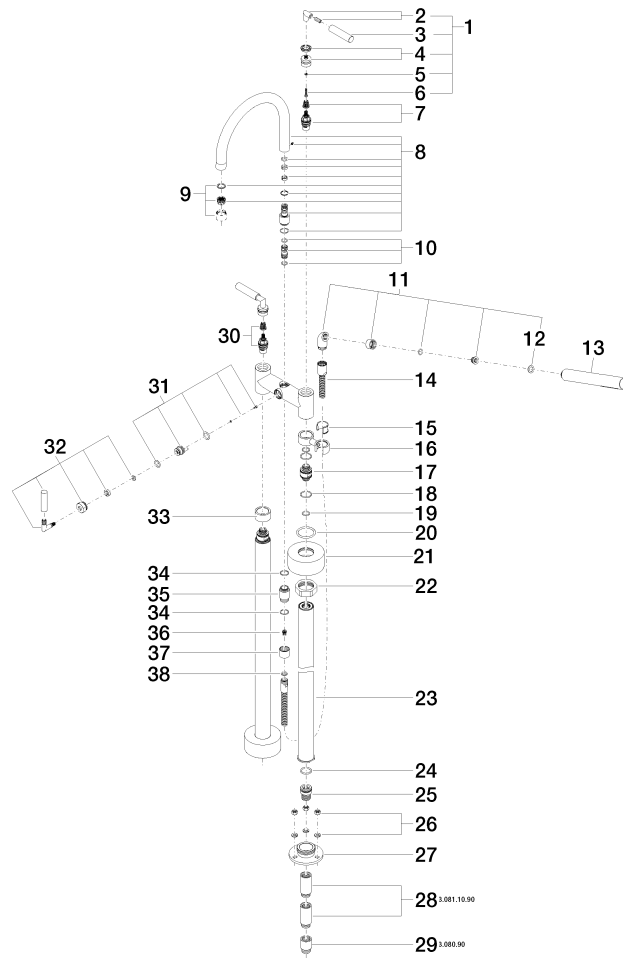

TARA Two-hole bath mixer for free-standing assembly with hand shower set -  
Brushed Platinum

TARA

25 943 882

- 220mm projection
  - pivotable spout 180°
  - spout: circular, air-enriched flow
  - Hand shower: COMPACT RAIN, max. flow rate 6.8 l/min (at 3 bar)
  - hand shower with anti-scale system
  - rotary diverter for bath/shower
  - total height 920 mm
  - stand pipes height 628 mm
  - height up to aerator 765 mm
  - slide-on rosettes Ø 90 mm
  - gauge 150 mm
  - metal shower hose 1250mm with integrated anti-twist protection
  - pivotable shower holder on the right foot
  - max. flow 22 l/min at 3 bar flow pressure
- Intrinsic protection against back flow.**

TARA

25 943 882  
mm [inches]

**Flow rate chart**

**Certificates**

IAPMO\_4976 (5).    WRAS\_2212005.    LGA\_18932.    Belgaqua\_21-033-27\_2.

25 943 882