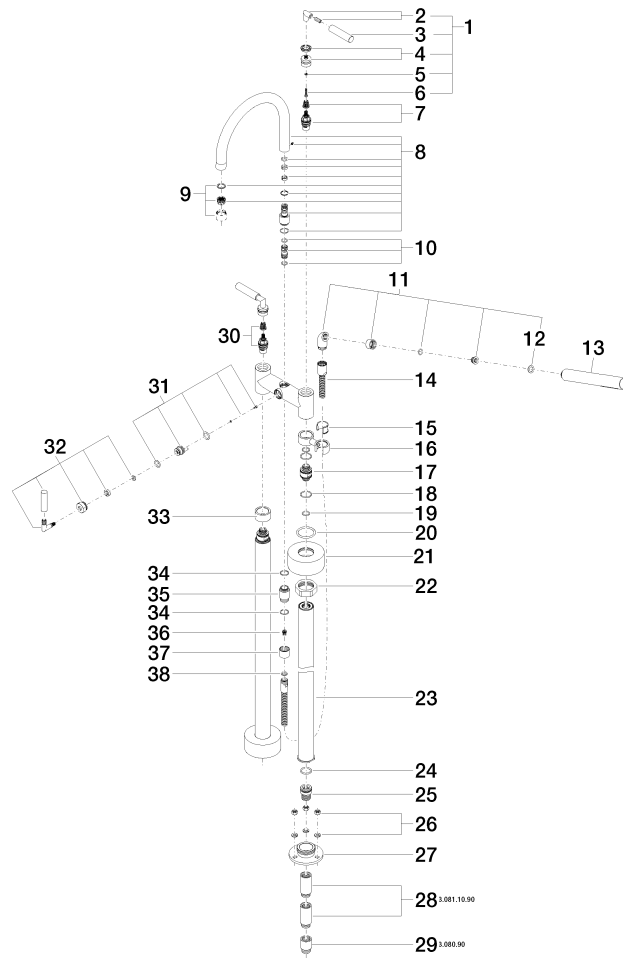

25 943 882

TARA Two-hole bath mixer for free-standing assembly with hand shower set - Platinum

TARA

25 943 882

Spare parts list

No.	Item Number	Name	Quantity used	Delivery time
1	04 20 88 052 00-08	handle	2	40
2	04 18 20 022 00-08	angle	2	-
Spare part can no longer be ordered, please order the replacement item				
3	09 20 88 052-08	handle	2	40
4	90 12 12 007 00-08	base	2	40
5	90 30 11 029 00 90	disc	2	2
6	90 30 30 075 00 90	screw	2	2
7	90 90 03 130 00 90	top	1	2
8	90 28 22 222 00-08	spout	1	40
9	90 23 01 024 00-08	aerator	1	-
Spare part can no longer be ordered, please order the replacement item				
10	90 21 10 011 00 90	diverter	1	2
11	04 24 04 189 00-08	nipple	1	40
12	90 14 20 002 00 90	seal	1	2
13	28 019 979-08	Hand shower - Platinum	1	40
14	90 30 02 072 00-08	Metal shower hose 1/2" x 3/8" x 1250 mm - Platinum	1	40
15	90 18 40 035 00 90	sleeve	1	2
16	04 28 10 029 01-08	holder	1	40
17	09 29 05 021 20 90	nipple	2	2
18	09 14 10 112 90	seal	4	2
19	90 14 10 055 00 90	seal	4	2
20	09 14 10 041 90	seal	2	2
21	09 27 89 025-08	rosette	2	40
22	09 23 30 040-07	nut	2	30
23	04 28 22 009 20-08	connection	2	40
24	09 14 10 081 90	seal	2	2
25	09 24 03 094-07	nipple	2	30
26	04 23 10 023 00 90	fixing set	2	2
27	09 30 11 130-07	connection	2	30
28	09 24 03 081 10 90	extension	4	2
29	09 24 03 080 90	extension	2	2
30	90 90 03 131 00 90	top	1	2
31	90 15 01 005 00 90	insert	1	2
32	90 18 20 025 00-08	diverter	1	40
33	09 28 10 028-08	sleeve	1	40
34	90 14 10 032 00 90	seal	2	2
35	09 24 03 121-08	nipple	1	40
36	09 23 01 131 90	back-flow preventer	1	2
37	09 21 02 143-08	sleeve	1	40
38	90 14 20 026 00 90	seal	1	2