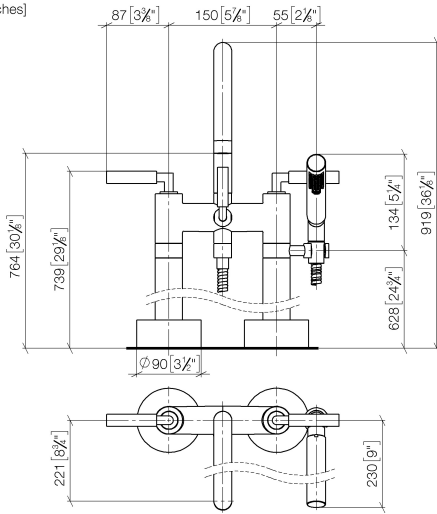

25 943 882
mm [inches]

Flow rate chart