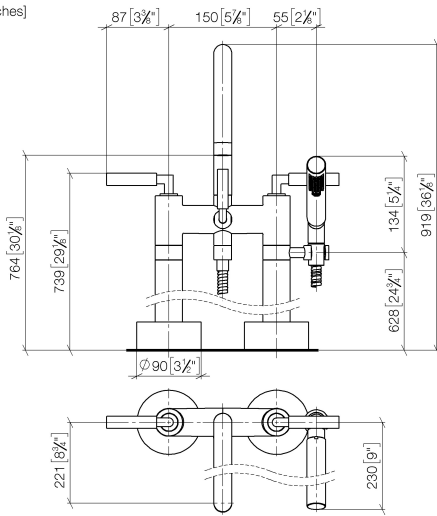

TARA Two-hole bath mixer for free-standing assembly with hand shower set -
Brushed Durabron (23kt Gold)

TARA

25 943 882

- 220mm projection
 - pivotable spout 180°
 - spout: circular, air-enriched flow
 - Hand shower: COMPACT RAIN, max. flow rate 6.8 l/min (at 3 bar)
 - hand shower with anti-scale system
 - rotary diverter for bath/shower
 - total height 920 mm
 - stand pipes height 628 mm
 - height up to aerator 765 mm
 - slide-on rosettes Ø 90 mm
 - gauge 150 mm
 - metal shower hose 1250mm with integrated anti-twist protection
 - pivotable shower holder on the right foot
 - max. flow 22 l/min at 3 bar flow pressure
- Intrinsic protection against back flow.**

TARA

25 943 882
mm [inches]

Flow rate chart

Certificates

WRAS_2212005. LGA_18932. Belgaqua_21-033-
27_2.

TARA Two-hole bath mixer for free-standing assembly with hand shower set -
Brushed Durabronz (23kt Gold)