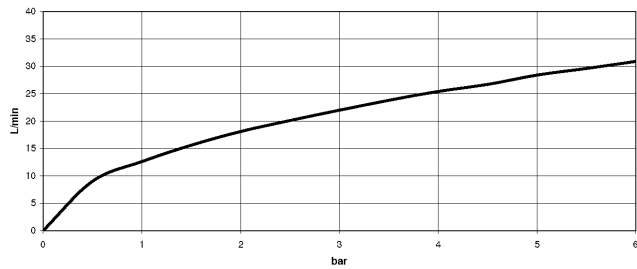

TARA Two-hole bath mixer for free-standing assembly with hand shower set -
Brushed Durabron (23kt Gold)

TARA

25 943 882

- 220mm projection
 - pivotable spout 180°
 - spout: circular, air-enriched flow
 - Hand shower: COMPACT RAIN, max. flow rate 6.8 l/min (at 3 bar)
 - hand shower with anti-scale system
 - rotary diverter for bath/shower
 - total height 920 mm
 - stand pipes height 628 mm
 - height up to aerator 765 mm
 - slide-on rosettes Ø 90 mm
 - gauge 150 mm
 - metal shower hose 1250mm with integrated anti-twist protection
 - pivotable shower holder on the right foot
 - max. flow 22 l/min at 3 bar flow pressure
- Intrinsic protection against back flow.**

TARA

25 943 882
mm [inches]

Flow rate chart

Certificates

WRAS_2212005. LGA_18932. Belgaqua_21-033-
27_2.

TARA Two-hole bath mixer for free-standing assembly with hand shower set -
Brushed Durabronz (23kt Gold)