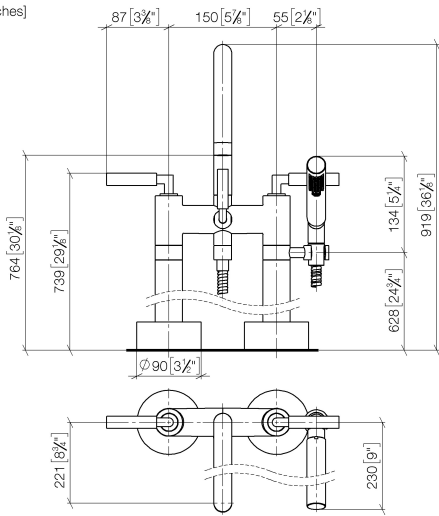

**TARA Two-hole bath mixer for free-standing assembly with hand shower set -
Matte Black**

TARA

25 943 882

- 220mm projection
 - pivotable spout 180°
 - spout: circular, air-enriched flow
 - Hand shower: COMPACT RAIN, max. flow rate 6.8 l/min (at 3 bar)
 - hand shower with anti-scale system
 - rotary diverter for bath/shower
 - total height 920 mm
 - stand pipes height 628 mm
 - height up to aerator 765 mm
 - slide-on rosettes Ø 90 mm
 - gauge 150 mm
 - metal shower hose 1250mm with integrated anti-twist protection
 - pivotable shower holder on the right foot
 - max. flow 22 l/min at 3 bar flow pressure
- Intrinsic protection against back flow.**

Required miscellaneous

- Concealed floor mounting -** 35 944 970 90
- max. recess depth 160 mm
 - min. recess depth 80 mm

**TARA Two-hole bath mixer for free-standing assembly with hand shower set -
Matte Black**

TARA

25 943 882
mm [inches]

Flow rate chart

Certificates

IAPMO_4976 (5). WRAS_2212005. LGA_18932. Belgaqua_21-033-27_2.

25 943 882

TARA Two-hole bath mixer for free-standing assembly with hand shower set - Matte Black