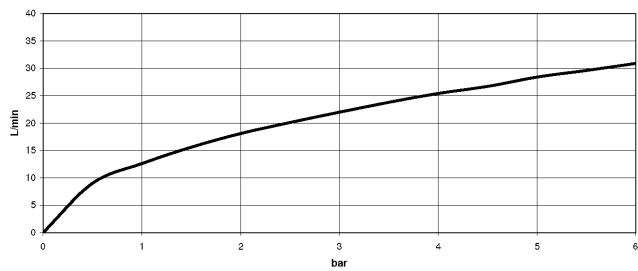

TARA

25 943 882
mm [inches]

Flow rate chart

Certificates

IAPMO_4976 (5). WRAS_2212005. LGA_18932. Belgaqua_21-033-27_2.

25 943 882

TARA Two-hole bath mixer for free-standing assembly with hand shower set - Matte Black