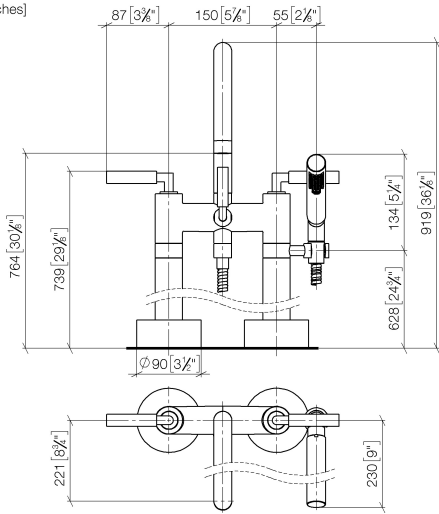

**TARA Two-hole bath mixer for free-standing assembly with hand shower set -
Brushed Chrome**

TARA

25 943 882

- 220mm projection
- pivotable spout 180°
- spout: circular, air-enriched flow
- Hand shower: COMPACT RAIN, max. flow rate 6.8 l/min (at 3 bar)
- hand shower with anti-scale system
- rotary diverter for bath/shower
- total height 920 mm
- stand pipes height 628 mm
- height up to aerator 765 mm
- slide-on rosettes Ø 90 mm
- gauge 150 mm
- metal shower hose 1250mm with integrated anti-twist protection
- pivotable shower holder on the right foot
- max. flow 22 l/min at 3 bar flow pressure

**TARA Two-hole bath mixer for free-standing assembly with hand shower set -
Brushed Chrome**

TARA

25 943 882
mm [inches]

Flow rate chart

Certificates

WRAS_2212005. LGA_18932. IAPMO_4976 (2). Belgaqua_21-033-27_2.