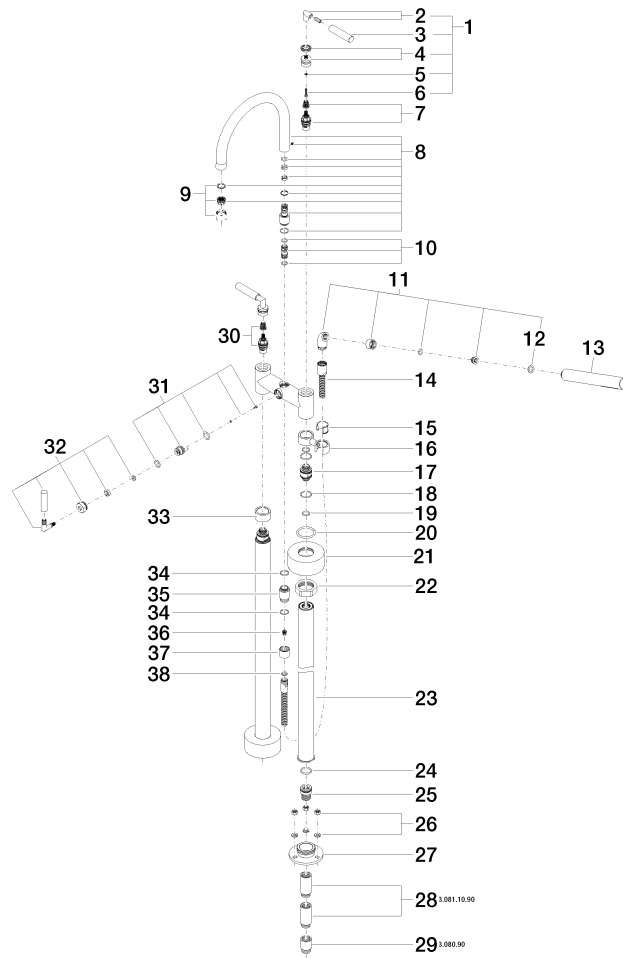

**TARA Two-hole bath mixer for free-standing assembly with hand shower set -
Brushed Chrome**

TARA

25 943 882

Parts for other
finishes can be found
here: [Chrome](#)

TARA Two-hole bath mixer for free-standing assembly with hand shower set - Brushed Chrome

TARA

25 943 882

Spare parts list

No.	Item Number	Name	Quantity used	Delivery time
1	04 20 88 052 00-93	handle	2	20
2	04 18 20 022 00-93	angle	2	-
Spare part can no longer be ordered, please order the replacement item				
3	09 20 88 052-93	handle	2	20
4	90 12 12 007 00-93	base	2	20
5	90 30 11 029 00 90	disc	2	2
6	90 30 30 075 00 90	screw	2	2
7	90 90 03 130 00 90	top	1	2
8	90 28 22 222 00-93	spout	1	20
9	90 23 01 024 00-93	aerator	1	20
10	90 21 10 011 00 90	diverter	1	2
11	04 24 04 189 00-93	nipple	1	20
12	90 14 20 002 00 90	seal	1	2
13	28 019 979-93	Hand shower - Brushed Chrome	1	20
14	90 30 02 072 00-93	Metal shower hose 1/2" x 3/8" x 1250 mm - Brushed Chrome	1	20
15	90 18 40 035 00 90	sleeve	1	2
16	04 28 10 029 01-93	holder	1	20
17	09 29 05 021 20 90	nipple	2	2
18	09 14 10 112 90	seal	4	2
19	90 14 10 055 00 90	seal	4	2
20	09 14 10 041 90	seal	2	2
21	09 27 89 025-93	rosette	2	20
22	09 23 30 040-07	nut	2	30
23	04 28 22 009 20-93	connection	2	20
24	09 14 10 081 90	seal	2	2
25	09 24 03 094-07	nipple	2	30
26	04 23 10 023 00 90	fixing set	2	2
27	09 30 11 130-07	connection	2	30
28	09 24 03 081 10 90	extension	4	2
29	09 24 03 080 90	extension	2	2
30	90 90 03 131 00 90	top	1	2
31	90 15 01 005 00 90	insert	1	2
32	90 18 20 025 00-93	diverter	1	20
33	09 28 10 028-93	sleeve	1	20
34	90 14 10 032 00 90	seal	2	2
35	09 24 03 121-93	nipple	1	20
36	09 23 01 131 90	back-flow preventer	1	2
37	09 21 02 143-93	sleeve	1	20
38	90 14 20 026 00 90	seal	1	2