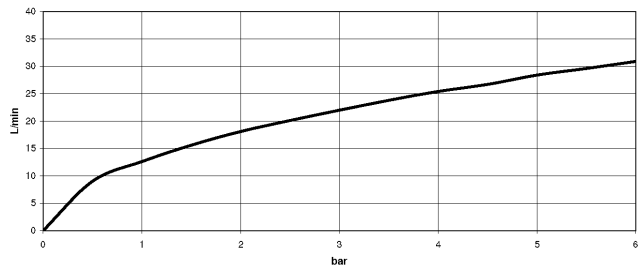

**TARA Two-hole bath mixer for free-standing assembly with hand shower set -
Brushed Chrome**

TARA

25 943 882

- 220mm projection
- pivotable spout 180°
- spout: circular, air-enriched flow
- Hand shower: COMPACT RAIN, max. flow rate 6.8 l/min (at 3 bar)
- hand shower with anti-scale system
- rotary diverter for bath/shower
- total height 920 mm
- stand pipes height 628 mm
- height up to aerator 765 mm
- slide-on rosettes Ø 90 mm
- gauge 150 mm
- metal shower hose 1250mm with integrated anti-twist protection
- pivotable shower holder on the right foot
- max. flow 22 l/min at 3 bar flow pressure

**TARA Two-hole bath mixer for free-standing assembly with hand shower set -
Brushed Chrome**

TARA

25 943 882
mm [inches]

Flow rate chart

Certificates

WRAS_2212005. LGA_18932. IAPMO_4976 (2). Belgaqua_21-033-27_2.