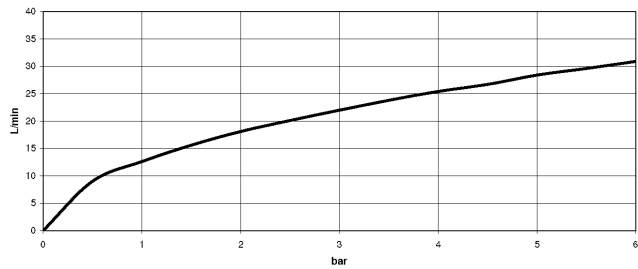

TARA

25 943 882
mm [inches]

Flow rate chart

Certificates

WRAS_2212005. LGA_18932. Belgaqua_21-033- IAPMO_4976 (4).
27_2.

25 943 882

TARA Two-hole bath mixer for free-standing assembly with hand shower set - Brushed Dark Platinum