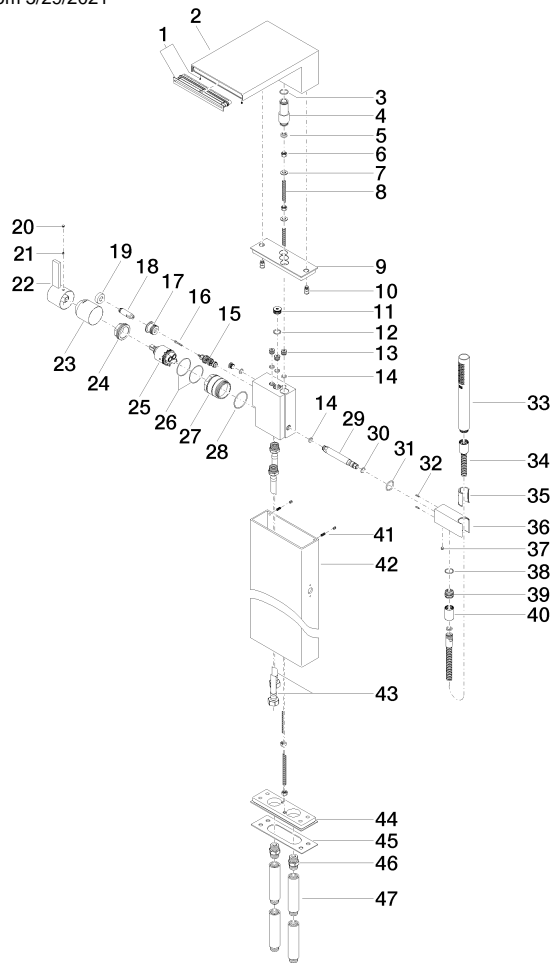

Single-lever bath mixer with cascade spout for free-standing assembly with hand shower set - Brushed Durabronz (23kt Gold)

25 964 979 Product version from 5/29/2021

Single-lever bath mixer with cascade spout for free-standing assembly with hand shower set - Brushed Durabron (23kt Gold)

25 964 979 Product version from 5/29/2021

Spare parts list

No.	Item Number	Name	Quantity used	Delivery time
1	90 29 03 059 00 90	insert	1	2
2	09 11 74 040-28	spout	1	20
3	90 14 10 010 00 90	seal	2	2
4	09 24 03 251 90	nipple	1	2
5	09 23 01 057 90	flow reducer	1	2
6	09 23 10 023 90	nut	4	2
7	09 30 11 045 90	disc	2	2
8	09 30 60 026 90	bar	2	2
9	09 11 02 291-10	plate	1	60
10	09 24 05 011 90	nipple	2	2
11	09 31 20 098 90	plug	1	2
12	90 14 10 055 00 90	seal	1	2
13	09 31 20 039 10 90	plug	4	60
14	09 14 10 139 90	seal	5	2
15	90 21 34 081 00 90	diverter	1	2
16	09 30 30 172 90	screw	1	2
17	09 17 01 210-10	sleeve	1	60
18	09 31 09 141-28	pull-rod	1	20
19	09 20 78 056-28	handle	1	20
20	90 31 20 109 00 90	plug	1	2
21	09 31 11 099 90	pin	1	2
22	09 20 67 007-28	handle	1	20
23	09 11 02 295-28	cover	1	20
24	09 24 04 448 90	nut	1	2
25	90 15 05 039 00 90	cartridge	1	2
26	09 14 10 201 90	seal	2	2
27	09 17 01 209 90	sleeve	1	2
28	09 14 10 210 90	seal	1	2
29	09 24 03 246 90	nipple	1	2
30	09 14 10 008 90	seal	1	2
31	09 14 10 015 90	seal	1	2
32	09 31 11 026 90	pin	2	2
33	28 019 979-28	Hand shower - Brushed Durabron (23kt Gold)	1	-
Spare part can no longer be ordered, please order the replacement item				
34	90 30 02 072 00-28	Metal shower hose 1/2" x 3/8" x 1250 mm - Brushed Durabron (23kt Gold)	1	20
35	09 18 40 078 90	sleeve	1	2
36	09 11 03 122 20-28	holder	1	20
37	90 31 11 004 00 90	pin	1	2
38	90 14 10 032 00 90	seal	1	2
39	09 24 03 117-28	nipple	1	20
40	90 21 02 069 00-28	cover	1	20
41	09 31 11 024 90	pin	2	2
42	09 28 22 264-10	pipe	1	60
43	04 30 04 049 00 90	hose	2	2
44	09 11 02 290-10	plate	1	60
45	09 14 03 154 90	seal	1	2
46	90 24 03 168 00 90	nipple	2	2
47	09 24 03 169 10 90	adaptor	4	2