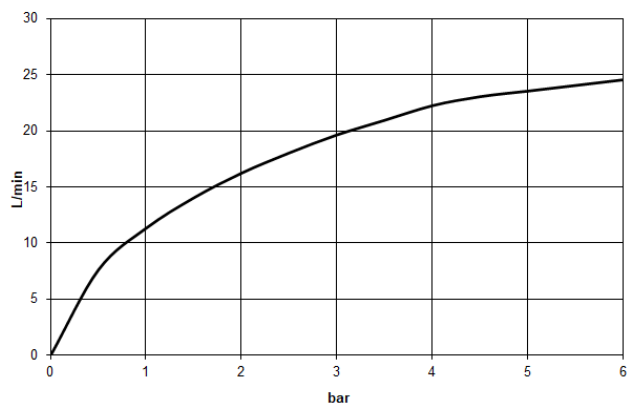

Single-lever bath mixer with cascade spout for free-standing assembly with hand shower set - Brushed Durabronz (23kt Gold)

25 964 979 Product version from 5/29/2021

- 235mm projection
- spout: cascade
- complete hand shower set: normal flow
- complete hand shower set with anti-scale system
- wall bracket
- automatic bath/shower diverter
- total height 845 mm
- height up to single-lever mixer 604mm
- height up to aerator 835 mm
- metal shower hose 1250mm with integrated anti-twist protection
- max. spout flow rate 26.5 l/min
- max. flow for complete hand shower set 6.8 l/min

The stand pipe is white.

Single-lever bath mixer with cascade spout for free-standing assembly with hand shower set - Brushed Durabronz (23kt Gold)

25 964 979 Product version from 5/29/2021
mm [inches]

Flow rate chart

Trajectory diagram

Codes & Standards

EN 1717

Single-lever bath mixer with cascade spout for free-standing assembly with hand shower set - Brushed Durabronze (23kt Gold)

25 964 979 Product version from 5/29/2021