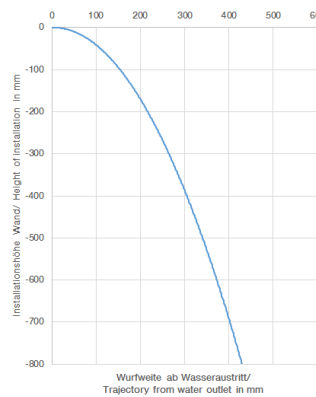

Single-lever bath mixer with cascade spout for free-standing assembly with hand shower set - Brushed Durabronz (23kt Gold)

25 964 979 Product version from 5/29/2021

- 235mm projection
- spout: cascade
- complete hand shower set: normal flow
- complete hand shower set with anti-scale system
- wall bracket
- automatic bath/shower diverter
- total height 845 mm
- height up to single-lever mixer 604mm
- height up to aerator 835 mm
- metal shower hose 1250mm with integrated anti-twist protection
- max. spout flow rate 26.5 l/min
- max. flow for complete hand shower set 6.8 l/min

The stand pipe is white.

Single-lever bath mixer with cascade spout for free-standing assembly with hand shower set - Brushed Durabronz (23kt Gold)

25 964 979 Product version from 5/29/2021
mm [inches]

Flow rate chart

Trajectory diagram

Codes & Standards

EN 1717

Single-lever bath mixer with cascade spout for free-standing assembly with hand shower set - Brushed Durabronze (23kt Gold)

25 964 979 Product version from 5/29/2021