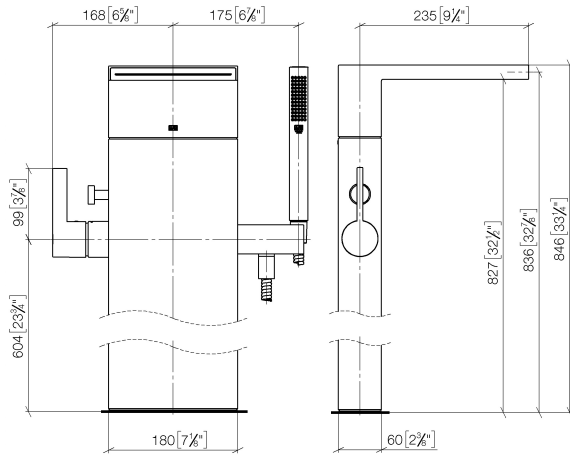

Single-lever bath mixer with cascade spout for free-standing assembly with hand shower set - Brushed Durabronz (23kt Gold)

25 964 979 Product version from 5/29/2021

- 235mm projection
- spout: cascade
- complete hand shower set: normal flow
- complete hand shower set with anti-scale system
- wall bracket
- automatic bath/shower diverter
- total height 845 mm
- height up to single-lever mixer 604mm
- height up to aerator 835 mm
- metal shower hose 1250mm with integrated anti-twist protection
- max. spout flow rate 26.5 l/min
- max. flow for complete hand shower set 6.8 l/min

The stand pipe is white.

Single-lever bath mixer with cascade spout for free-standing assembly with hand shower set - Brushed Durabronz (23kt Gold)

25 964 979 Product version from 5/29/2021
mm [inches]

Flow rate chart

Trajectory diagram

Codes & Standards

EN 1717

Single-lever bath mixer with cascade spout for free-standing assembly with hand shower set - Brushed Durabronze (23kt Gold)

25 964 979 Product version from 5/29/2021