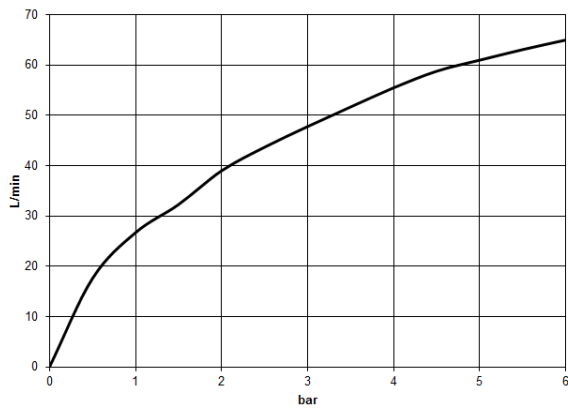

- 1/2" shower outlet
- rosettes Ø 70 mm
- 1/2" connection
- gauge 153 mm - 15 mm

Intrinsic protection against back flow.

26 101 360 Product version from 7/5/2018

mm [inches]

**Flow rate chart**

**Codes & Standards**