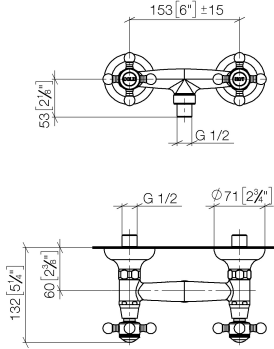

- 1/2" shower outlet
- rosettes Ø 70 mm
- 1/2" connection
- gauge 153 mm - 15 mm

Intrinsic protection against back flow.

26 101 360 Product version from 7/5/2018

mm [inches]

**Flow rate chart**

**Codes & Standards**

### Certificates

Belgaqua\_21-378-2 LGA\_8

**Spare parts list**

No.	Item Number	Name	Quantity used	Delivery time
1	09 26 01 011 90	accessories	1	2
2	04 20 36 002 07-00	handle ( hot )	1	10
3	04 11 04 030 00 90	connection	2	2
4	09 27 39 010-00	rosette	2	10
5	04 29 05 014 00 90	nipple	2	2
6	09 23 30 010-00	nut	2	10
7	04 24 03 003 00-00	nipple	1	10
8	90 23 01 141 00 90	back-flow preventer	1	2
9	90 90 03 131 00 90	top	2	2
10	09 21 02 055-00	cover	2	10
11	04 20 36 002 06-00	handle ( cold )	1	10
12	09 20 36 004-00	handle	8	10
13	09 20 36 002-00	handle	2	10
14	09 20 83 006 90	handle	2	2
15	09 26 01 010 90	accessories	1	2
16	09 20 36 005-00	handle	2	10
17	04 30 30 029 00 90	fixing set	2	2