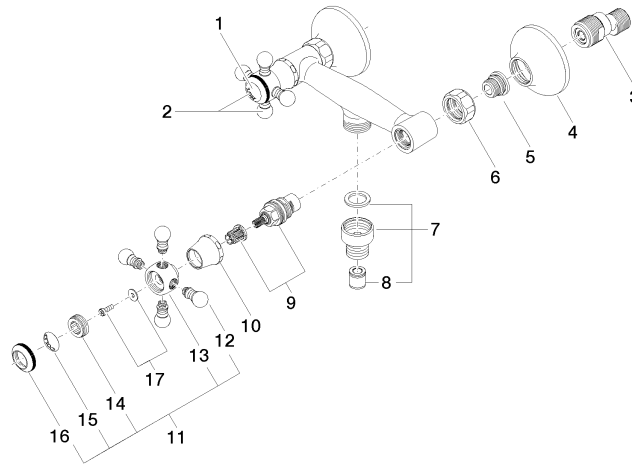

- 1/2" shower outlet
- rosettes Ø 70 mm
- 1/2" connection
- gauge 153 mm - 15 mm

Intrinsic protection against back flow.

26 101 360 Product version from 7/5/2018

mm [inches]

**Flow rate chart**

**Codes & Standards**

## MADISON Shower mixer for wall mounting - Chrome

MADISON

26 101 360 Product version from 7/5/2018

### Certificates

Belgaqua\_21-378-2 LGA\_8

**Spare parts list**

No.	Item Number	Name	Quantity used	Delivery time
1	09 26 01 011 90	accessories	1	2
2	04 20 36 002 07-00	handle ( hot )	1	10
3	04 11 04 030 00 90	connection	2	2
4	09 27 39 010-00	rosette	2	10
5	04 29 05 014 00 90	nipple	2	2
6	09 23 30 010-00	nut	2	10
7	04 24 03 003 00-00	nipple	1	10
8	90 23 01 141 00 90	back-flow preventer	1	2
9	90 90 03 131 00 90	top	2	2
10	09 21 02 055-00	cover	2	10
11	04 20 36 002 06-00	handle ( cold )	1	10
12	09 20 36 004-00	handle	8	10
13	09 20 36 002-00	handle	2	10
14	09 20 83 006 90	handle	2	2
15	09 26 01 010 90	accessories	1	2
16	09 20 36 005-00	handle	2	10
17	04 30 30 029 00 90	fixing set	2	2