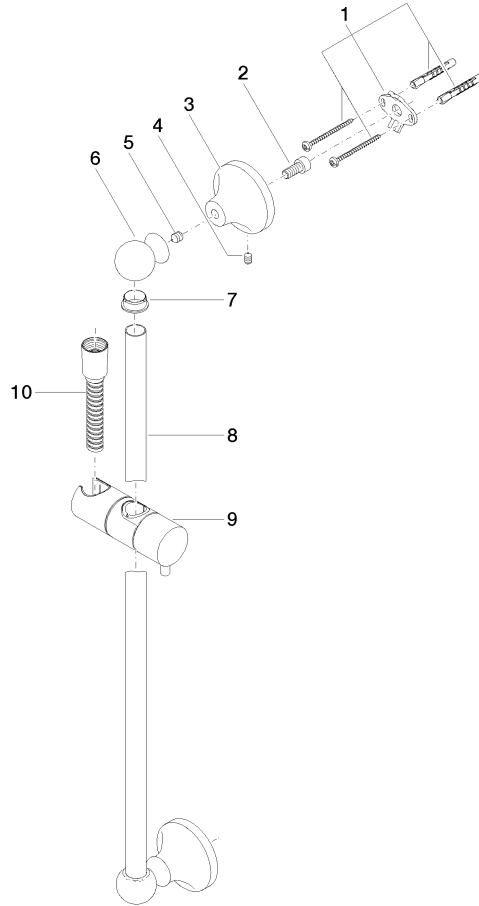

MADISON Shower set without hand shower - Platinum

26 413 360

- slide bar
- Pipe diameter 18 mm
- rosette Ø 60 mm
- gauge 850 mm
- metal shower hose 1750mm with integrated anti-twist protection
- shower hose connector 1/2"
- WRAS

This article does not include a hand shower!

Recommended miscellaneous

- Concealed wall elbow -**
- max. recess depth mm
 - min. recess depth mm

35 085 970 90

Required miscellaneous

- MADISON Hand shower - Platinum** 28 002 978-08
- spray head Ø 95mm
 - Hand shower see page {PAGE}
 - Three settings: COMPACT RAIN, COMPACT SOFT FLOW, COMPACT AQUAPRESSURE FLOW, max. flow rate l/min (at 3 bar)

- MADISON Hand shower** 28 002 978-08
- FlowReduce - Platinum** 0010
- spray head Ø 95mm
 - Hand shower see page {PAGE}
 - Three settings: COMPACT RAIN, COMPACT SOFT FLOW, COMPACT AQUAPRESSURE FLOW, max. flow rate l/min (at 3 bar)

WRAS_2009

IAPMO_4976

MADISON Shower set without hand shower - Platinum

26 413 360

Spare parts list

No.	Item Number	Name	Quantity used	Delivery time
1	90 17 20 708 00 90	fixing set	2	2
2	09 30 30 048 90	screw	2	2
3	09 17 20 016-08	holder	2	40
4	09 31 11 144 90	pin	2	2
5	09 31 11 002 90	pin	2	2
6	09 21 40 020-08	connection	2	60
7	09 18 40 009 90	sleeve	2	2
8	08 28 22 596-08	pipe	1	40
9	12 580 970-08	Slide unit - Platinum	1	40
10	28 204 970-08	Metal shower hose 1/2" x 1/2" x 1750 mm - Platinum	1	40