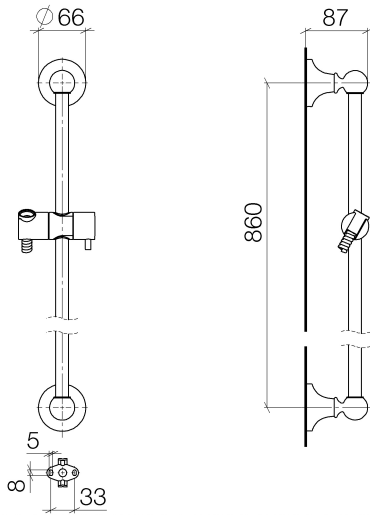

MADISON Shower set without hand shower - Platinum

---

26 413 360

Codes & Standards

ASME A112.18.1

cUPC

Scottish Water
Byelaws

UK Water Supply
Regulations

Certificates

WRAS_2009

IAPMO_4976