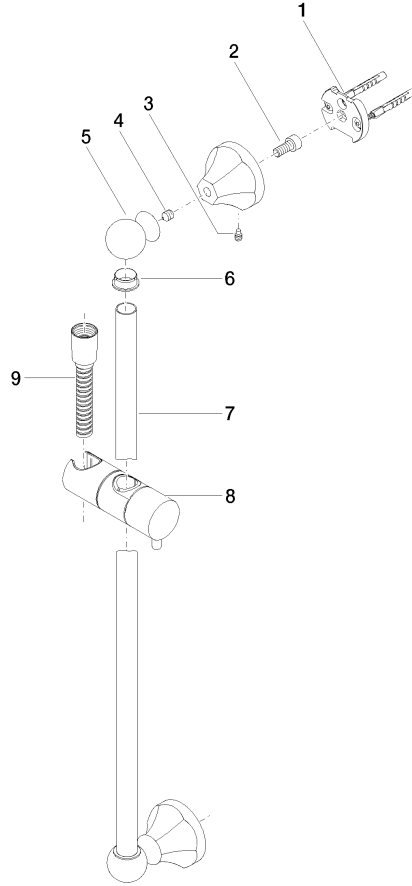

MADISON Shower set without hand shower - Brushed Platinum

26 413 370

- slide bar
- Pipe diameter 18 mm
- rosettes Ø 60 mm
- gauge 850 mm
- metal shower hose 1750mm with integrated anti-twist protection
- shower hose connector 1/2"
- WRAS

- MADISON Hand shower FlowReduce - Brushed Platinum**
- spray head Ø 95mm
 - Hand shower see page {PAGE}
 - Three settings: COMPACT RAIN, COMPACT SOFT FLOW, COMPACT AQUAPRESSURE FLOW, max. flow rate l/min (at 3 bar)

28 002 978-06 0010

Required miscellaneous

- MADISON Hand shower - Brushed Platinum**
- spray head Ø 95mm
 - Hand shower see page {PAGE}
 - Three settings: COMPACT RAIN, COMPACT SOFT FLOW, COMPACT AQUAPRESSURE FLOW, max. flow rate l/min (at 3 bar)

MADISON Shower set without hand shower - Brushed Platinum

26 413 370

Spare parts list

No.	Item Number	Name	Quantity used	Delivery time
1	05 17 97 507 00 90	fixing set	2	2
2	09 30 30 048 90	screw	2	2
3	09 31 11 140 90	pin	2	60
4	09 31 11 002 90	pin	2	2
5	09 21 40 020-06	connection	2	60
6	09 18 40 009 90	sleeve	2	2
7	08 28 22 596-06	pipe	1	60
8	12 580 970-06	Slide unit - Brushed Platinum	1	10
9	28 204 970-06	Metal shower hose 1/2" x 1/2" x 1750 mm - Brushed Platinum	1	2