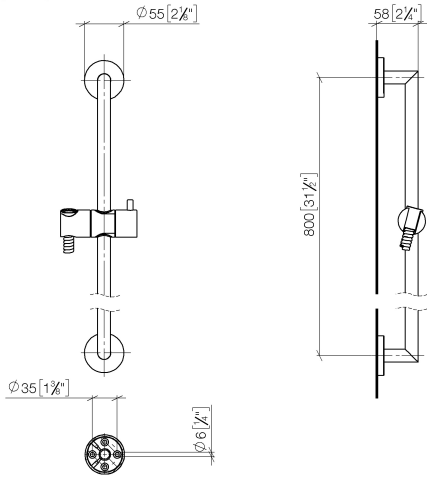

Shower set without hand shower - Chrome

TARA

26 413 625

Fits: TARA, META

- slide bar
- Pipe diameter 18 mm
- rosette Ø 55 mm
- gauge 800 mm
- metal shower hose 1750mm with integrated anti-twist protection
- shower hose connector 3/8"

Required miscellaneous

	Hand shower FlowReduce - Chrome	28 018 979-00 0010
--	--	--------------------

26 413 625

mm [inches]

Certificates

WRAS_2009048. ACS_20 ACC LY 738. IAPMO_4976 (4).

26 413 625

Spare parts list

No.	Item Number	Name	Quantity used	Delivery time
1	05 17 62 500 00 90	fixing set	2	2
2	90 14 10 032 00 90	seal	2	2
3	08 27 62 500-00	rosette	2	10
4	05 28 22 590 01-00	bar	1	10
5	12 580 970-00	Slide unit - Chrome	1	10
6	28 322 970-00	Metal shower hose 1/2" x 3/8" x 1750 mm - Chrome	1	2