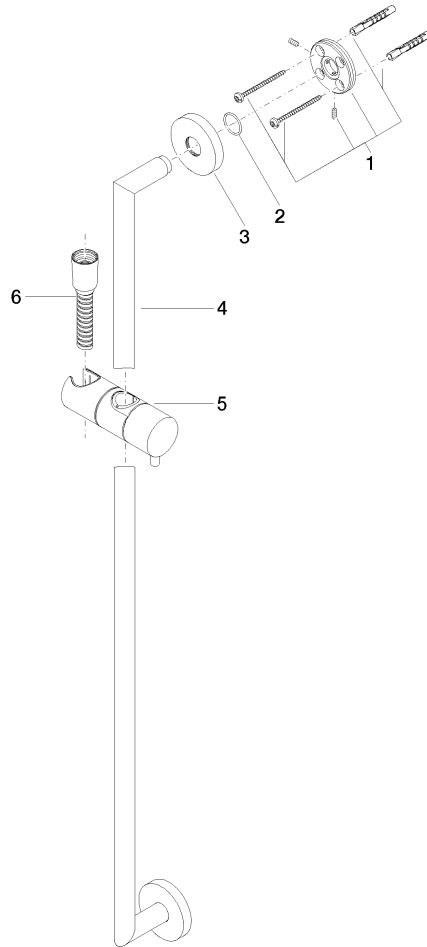

Shower set without hand shower - Chrome

TARA

26 413 625

Fits: TARA, META

- slide bar
- Pipe diameter 18 mm
- rosette Ø 55 mm
- gauge 800 mm
- metal shower hose 1750mm with integrated anti-twist protection
- shower hose connector 3/8"

Recommended miscellaneous

	Concealed wall elbow - •max. recess depth 163 mm •min. recess depth 90 mm	35 085 970 00
--	--	---------------

Recommended miscellaneous

	Wall elbow - Chrome	28 450 625-00
--	----------------------------	---------------

Required miscellaneous

	Hand shower FlowReduce - Chrome	28 018 979-00 0010
--	--	--------------------

26 413 625

mm [inches]

Certificates

WRAS_2009048. ACS_20 ACC LY 738. IAPMO_4976 (4).

26 413 625

Spare parts list

No.	Item Number	Name	Quantity used	Delivery time
1	05 17 62 500 00 90	fixing set	2	2
2	90 14 10 032 00 90	seal	2	2
3	08 27 62 500-00	rosette	2	10
4	05 28 22 590 01-00	bar	1	10
5	12 580 970-00	Slide unit - Chrome	1	10
6	28 322 970-00	Metal shower hose 1/2" x 3/8" x 1750 mm - Chrome	1	2