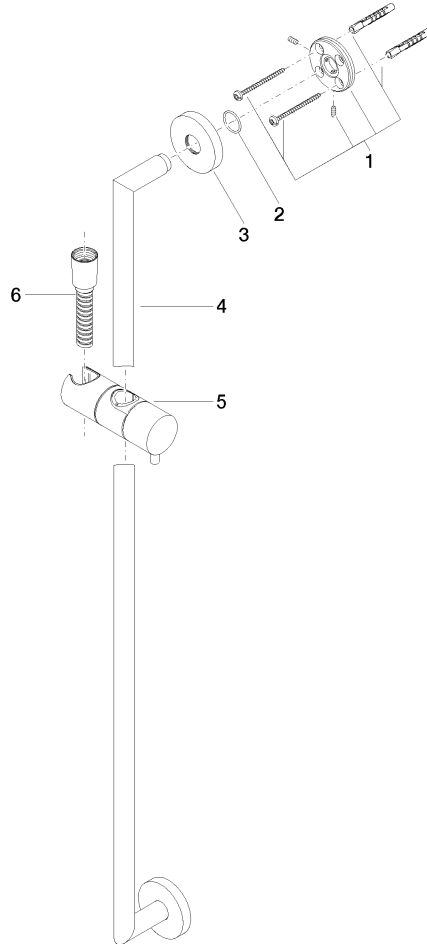

26 413 625

Fits: TARA, META

- slide bar
- Pipe diameter 18 mm
- rosette Ø 55 mm
- gauge 800 mm
- metal shower hose 1750mm with integrated anti-twist protection
- shower hose connector 3/8"
- WRAS 2009048

This article does not include a hand shower!

	Platinum	26 413 625-08
	Chrome	26 413 625-00
	Brushed Platinum	26 413 625-06
	Dark Chrome	26 413 625-19
	Light Gold	26 413 625-26
	Brushed Light Gold	26 413 625-27
	Brushed Durabronze (23kt Gold)	26 413 625-28
	Matte Black	26 413 625-33
	Brushed Bronze	26 413 625-42
	Brushed Champagne (22kt Gold)	26 413 625-46
	Champagne (22kt Gold)	26 413 625-47
	Brushed Chrome	26 413 625-93
	Brushed Dark Platinum	26 413 625-99

Required miscellaneous

	SERIES-VARIOUS Hand shower - Platinum	28 027 979-08 0010
---	--	-----------------------

26 413 625

mm [inches]

Codes & Standards

ASME A112.18.1

cUPC

Scottish Water
Byelaws

Parts for other
finishes can be found
here: [Chrome](#)

Shower set without hand shower - Platinum

TARA

26 413 625

Spare parts list

Product version from 10/1/2023

No.	Item Number	Name	Quantity used	Delivery time
	05 17 62 500 00 90	fixing set	9	2