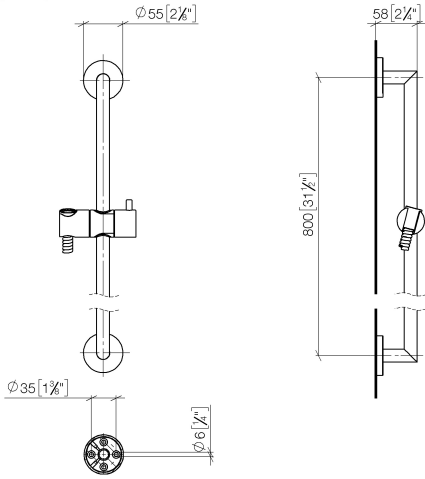

26 413 625

Fits: TARA, META

- slide bar
- Pipe diameter 18 mm
- rosette Ø 55 mm
- gauge 800 mm
- metal shower hose 1750mm with integrated anti-twist protection
- shower hose connector 3/8"
- WRAS 2009048

Required miscellaneous

	SERIES-VARIOUS Hand shower - Platinum	28 027 979-08 0010
---	--	-----------------------

26 413 625

mm [inches]

Codes & Standards

ASME A112.18.1

cUPC

Scottish Water
Byelaws