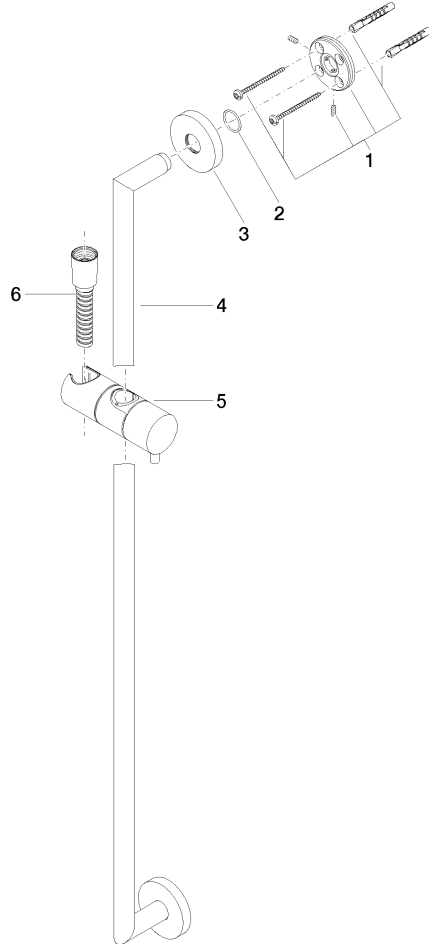

26 413 625

Fits: TARA, META

- slide bar
- Pipe diameter 18 mm
- rosette Ø 55 mm
- gauge 800 mm
- metal shower hose 1750mm with integrated anti-twist protection
- shower hose connector 3/8"
- WRAS 2009048

This article does not include a hand shower!

	Dark Chrome	26 413 625-19
	Chrome	26 413 625-00
	Brushed Platinum	26 413 625-06
	Platinum	26 413 625-08
	Light Gold	26 413 625-26
	Brushed Light Gold	26 413 625-27
	Brushed Durabronze (23kt Gold)	26 413 625-28
	Matte Black	26 413 625-33
	Brushed Bronze	26 413 625-42
	Brushed Champagne (22kt Gold)	26 413 625-46
	Champagne (22kt Gold)	26 413 625-47
	Brushed Chrome	26 413 625-93
	Brushed Dark Platinum	26 413 625-99

26 413 625

mm [inches]

26 413 625

Parts for other  
finishes can be found  
here: [Chrome](#)

## Shower set without hand shower - Dark Chrome

---

TARA

26 413 625