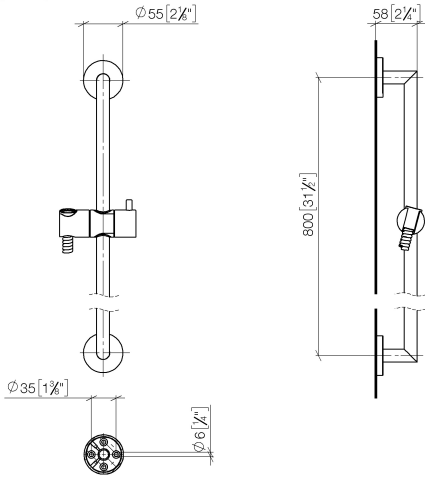

26 413 625

Fits: TARA, META

- slide bar
- Pipe diameter 18 mm
- rosette Ø 55 mm
- gauge 800 mm
- metal shower hose 1750mm with integrated anti-twist protection
- shower hose connector 3/8"
- WRAS 2009048

26 413 625

mm [inches]

26 413 625

Parts for other  
finishes can be found  
here: [Chrome](#)

## Shower set without hand shower - Dark Chrome

---

TARA

26 413 625