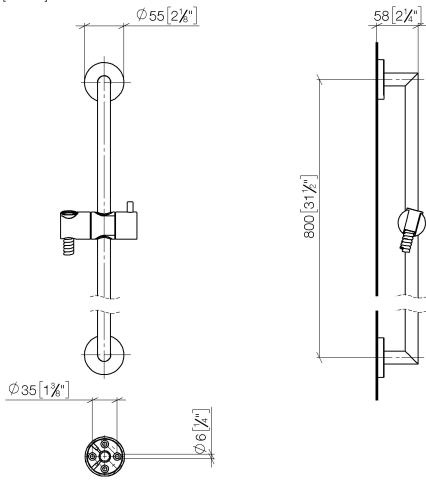

Shower set without hand shower - Brushed Light Gold

TARA

26 413 625

Fits: TARA, META

- slide bar
- Pipe diameter 18 mm
- rosette Ø 55 mm
- gauge 800 mm
- metal shower hose 1750mm with integrated anti-twist protection
- shower hose connector 3/8"
- WRAS 2009048

Required miscellaneous

| | | |
|--|--|---------------|
| | Concealed wall elbow - •min. recess depth 90 mm •max. recess depth 163 mm | 35 085 970 90 |
|--|--|---------------|

Required miscellaneous

| | | |
|--|--|---------------|
| | Wall elbow - Brushed Light Gold | 28 450 625-27 |
|--|--|---------------|

Required miscellaneous

| | | |
|--|--|---------------|
| | Slide unit - Brushed Light Gold | 12 580 970-27 |
|--|--|---------------|

Required miscellaneous

| | | |
|--|--|--------------------|
| | Hand shower FlowReduce - Brushed Light Gold | 28 018 979-27 0010 |
|--|--|--------------------|

26 413 625

mm [inches]

26 413 625

Product version from 10/1/2023

Shower set without hand shower - Brushed Light Gold

TARA

26 413 625

Spare parts list