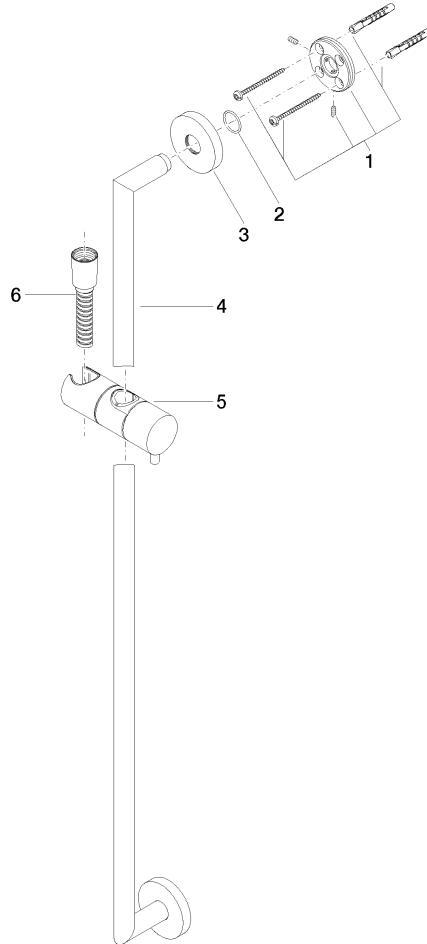

Shower set without hand shower - Brushed Light Gold

TARA

26 413 625

Fits: TARA, META

- slide bar
- Pipe diameter 18 mm
- rosette Ø 55 mm
- gauge 800 mm
- metal shower hose 1750mm with integrated anti-twist protection
- shower hose connector 3/8"
- WRAS 2009048

Required miscellaneous

| | | |
|--|--|---------------|
| | Concealed wall elbow - •min. recess depth 90 mm •max. recess depth 163 mm | 35 085 970 90 |
|--|--|---------------|

Required miscellaneous

| | | |
|--|--|---------------|
| | Wall elbow - Brushed Light Gold | 28 450 625-27 |
|--|--|---------------|

Required miscellaneous

| | | |
|--|--|---------------|
| | Slide unit - Brushed Light Gold | 12 580 970-27 |
|--|--|---------------|

Required miscellaneous

| | | |
|--|--|--------------------|
| | Hand shower FlowReduce - Brushed Light Gold | 28 018 979-27 0010 |
|--|--|--------------------|

26 413 625

mm [inches]

26 413 625

Product version from 10/1/2023

Shower set without hand shower - Brushed Light Gold

TARA

26 413 625

Spare parts list