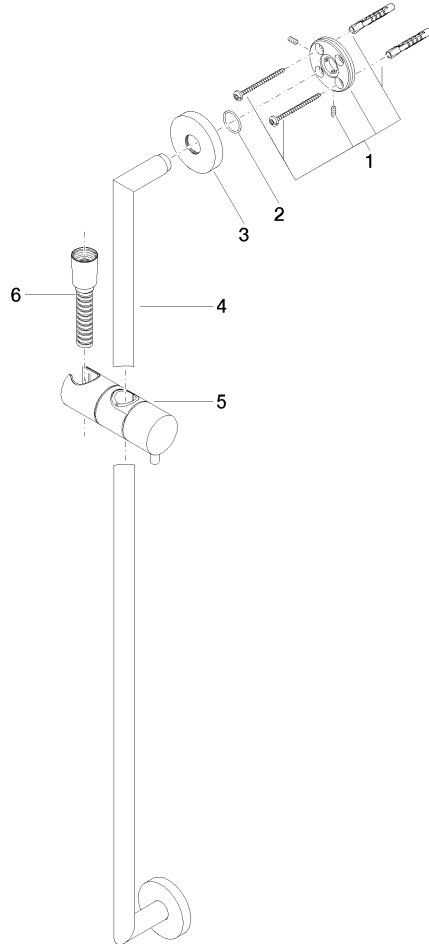

Shower set without hand shower - Brushed Durabronz (23kt Gold)

TARA

26 413 625

Fits: TARA, META

- slide bar
- Pipe diameter 18 mm
- rosette Ø 55 mm
- gauge 800 mm
- metal shower hose 1750mm with integrated anti-twist protection
- shower hose connector 3/8"
- WRAS 2009048

26 413 625

mm [inches]

Codes & Standards

Scottish Water
Byelaws

UK Water Supply
Regulations

XP P 41-280

Certificates

WRAS_2009

ACS_20 ACC LY

26 413 625

Product version from 10/1/2023

Shower set without hand shower - Brushed Durabross (23kt Gold)

TARA

26 413 625

Spare parts list

Product version from 10/1/2023

No.	Item Number	Name	Quantity used	Delivery time
	05 17 62 500 00 90	fixing set	9	2