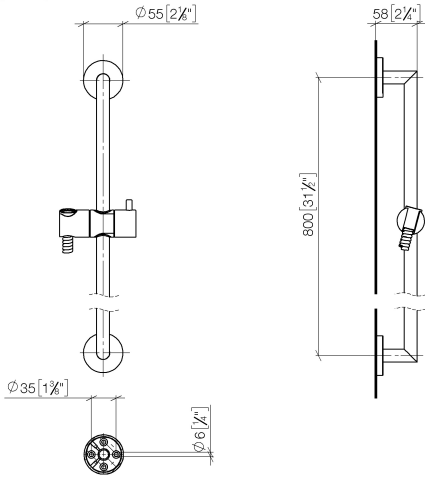

Shower set without hand shower - Brushed Durabronz (23kt Gold)

TARA

26 413 625

Fits: TARA, META

- slide bar
- Pipe diameter 18 mm
- rosette Ø 55 mm
- gauge 800 mm
- metal shower hose 1750mm with integrated anti-twist protection
- shower hose connector 3/8"
- WRAS 2009048

26 413 625

mm [inches]

Codes & Standards

Scottish Water
Byelaws

UK Water Supply
Regulations

XP P 41-280

Certificates

WRAS_2009

No.	Item Number	Name	Quantity used	Delivery time
	05 17 62 500 00 90	fixing set	9	2