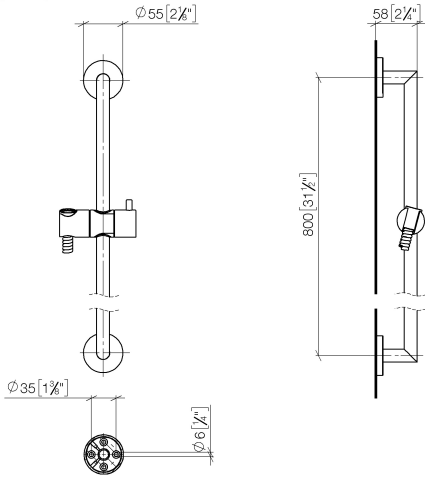

Shower set without hand shower - Matte Black

TARA

26 413 625

Fits: TARA, META

- slide bar
- Pipe diameter 18 mm
- rosette Ø 55 mm
- gauge 800 mm
- metal shower hose 1750mm with integrated anti-twist protection
- shower hose connector 3/8"
- WRAS 2009048

26 413 625

mm [inches]

Codes & Standards

ASME A112.18.1

cUPC

Scottish Water
Byelaws

UK Water Supply
Regulations

XP P 41-280