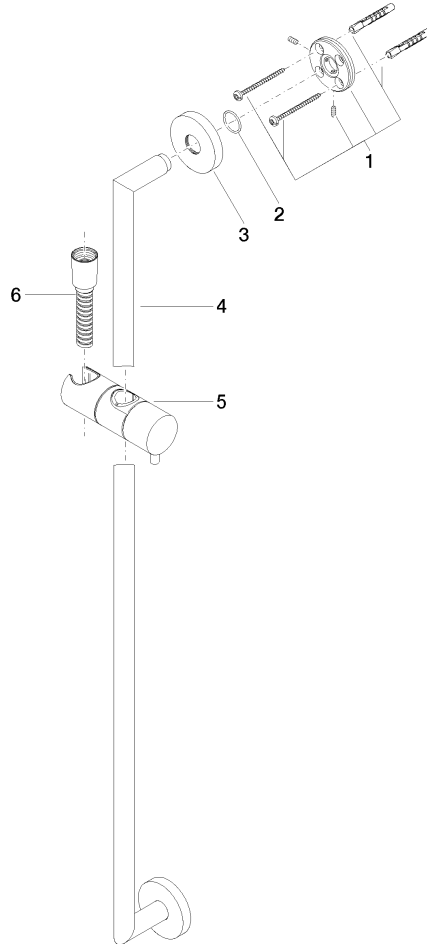

Shower set without hand shower - Matte Black

TARA

26 413 625

Fits: TARA, META

- slide bar
- Pipe diameter 18 mm
- rosette Ø 55 mm
- gauge 800 mm
- metal shower hose 1750mm with integrated anti-twist protection
- shower hose connector 3/8"
- WRAS 2009048

26 413 625

mm [inches]

Codes & Standards

ASME A112.18.1

cUPC

Scottish Water
Byelaws

UK Water Supply
Regulations

XP P 41-280

Certificates

IAPMO_4976

WRAS_2009

ACS_20 ACC LY

26 413 625

Product version from 10/1/2023

Shower set without hand shower - Matte Black

TARA

26 413 625

Spare parts list

Product version from 10/1/2023

No.	Item Number	Name	Quantity used	Delivery time
	05 17 62 500 00 90	fixing set	9	2