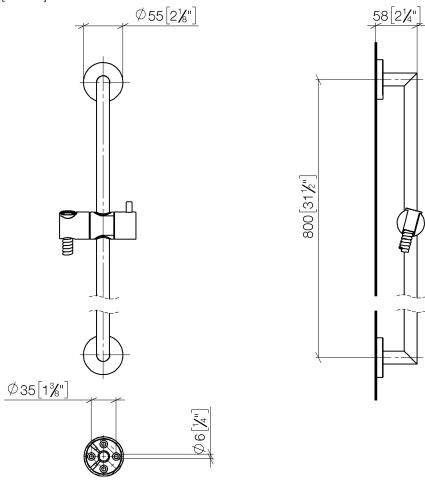

Shower set without hand shower - Champagne (22kt Gold)

TARA

26 413 625

Fits: TARA, META

- slide bar
- Pipe diameter 18 mm
- rosette Ø 55 mm
- gauge 800 mm
- metal shower hose 1750mm with integrated anti-twist protection
- shower hose connector 3/8"
- WRAS 2009048

Recommended miscellaneous

Concealed wall elbow - 35 085 970 90

- max. recess depth 163 mm
- min. recess depth 90 mm

26 413 625

mm [inches]

26 413 625

Product version from 10/1/2023

Shower set without hand shower - Champagne (22kt Gold)

TARA

26 413 625

Spare parts list

Product version from 10/1/2023

| No. | Item Number | Name | Quantity used | Delivery time |
|-----|--------------------|------------|---------------|---------------|
| | 05 17 62 500 00 90 | fixing set | 9 | 2 |