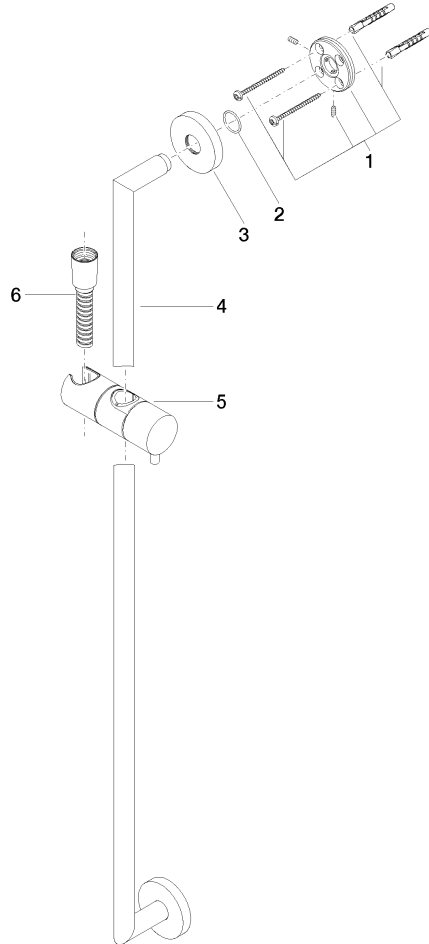

Shower set without hand shower - Champagne (22kt Gold)

TARA

26 413 625

Fits: TARA, META

- slide bar
- Pipe diameter 18 mm
- rosette Ø 55 mm
- gauge 800 mm
- metal shower hose 1750mm with integrated anti-twist protection
- shower hose connector 3/8"
- WRAS 2009048

This article does not include a hand shower!

| | | |
|--|--------------------------------|---------------|
|  | Champagne (22kt Gold) | 26 413 625-47 |
|  | Chrome | 26 413 625-00 |
|  | Brushed Platinum | 26 413 625-06 |
|  | Platinum | 26 413 625-08 |
|  | Dark Chrome | 26 413 625-19 |
|  | Light Gold | 26 413 625-26 |
|  | Brushed Light Gold | 26 413 625-27 |
|  | Brushed Durabronze (23kt Gold) | 26 413 625-28 |
|  | Matte Black | 26 413 625-33 |
|  | Brushed Bronze | 26 413 625-42 |
|  | Brushed Champagne (22kt Gold) | 26 413 625-46 |
|  | Brushed Chrome | 26 413 625-93 |
|  | Brushed Dark Platinum | 26 413 625-99 |

Recommended miscellaneous

Concealed wall elbow - 35 085 970 90

- max. recess depth 163 mm
- min. recess depth 90 mm

26 413 625

mm [inches]

26 413 625

Product version from 10/1/2023

Shower set without hand shower - Champagne (22kt Gold)

TARA

26 413 625

Spare parts list

Product version from 10/1/2023

| No. | Item Number | Name | Quantity used | Delivery time |
|-----|--------------------|------------|---------------|---------------|
| | 05 17 62 500 00 90 | fixing set | 9 | 2 |