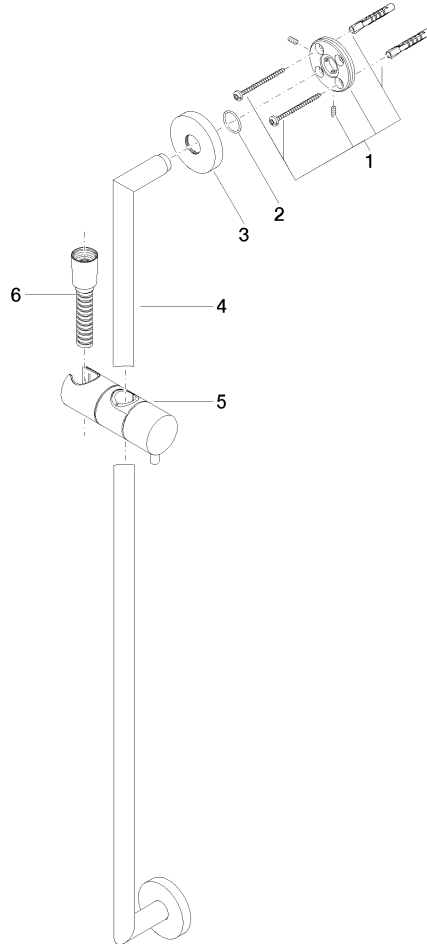

26 413 625

Product version from 10/1/2023