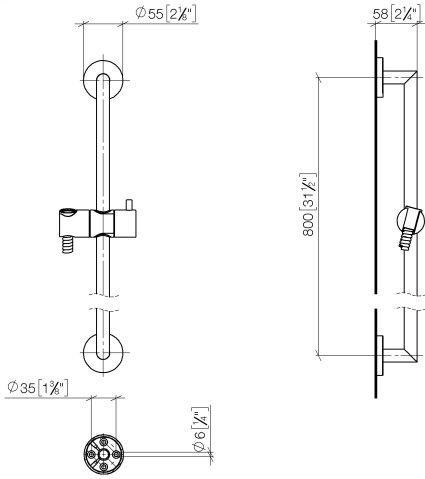

26 413 625

Fits: TARA, META

- slide bar
- Pipe diameter 18 mm
- rosette Ø 55 mm
- gauge 800 mm
- metal shower hose 1750mm with integrated anti-twist protection
- shower hose connector 3/8"
- WRAS 2009048

	SERIES-VARIOUS Hand shower - Brushed Dark Platinum	28 025 979-99 0010
---	---	-----------------------

26 413 625

mm [inches]

Codes & Standards

ASME A112.18.1

cUPC

Scottish Water
Byelaws

UK Water Supply
Regulations