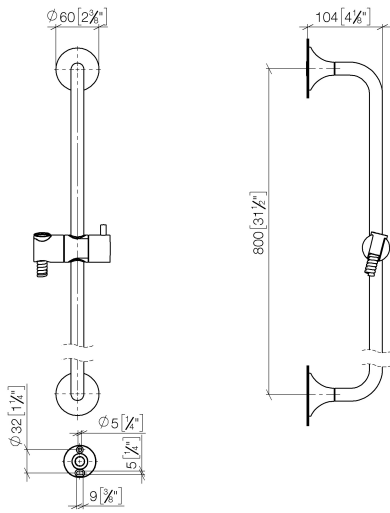

26 413 809

- slide bar
- rosette Ø 60 mm
- gauge 800 mm
- metal shower hose 1700mm with integrated anti-twist protection
- shower hose connector 3/8"
- Pipe diameter 18 mm
- WRAS

This article does not include a hand shower!

Required miscellaneous

	Hand shower FlowReduce - Dark Chrome	28 016 979-19 0010
--	---	--------------------

Required miscellaneous

	Hand shower FlowReduce - Dark Chrome	28 012 979-19 0010
--	---	--------------------

Required miscellaneous

	Hand shower FlowReduce - Dark Chrome	28 018 979-19 0010
--	---	--------------------

Required miscellaneous

	SERIES-VARIOUS Hand shower FlowReduce - Dark Chrome	28 025 979-19 0010
--	--	--------------------

26 413 809

mm [inches]

26 413 809