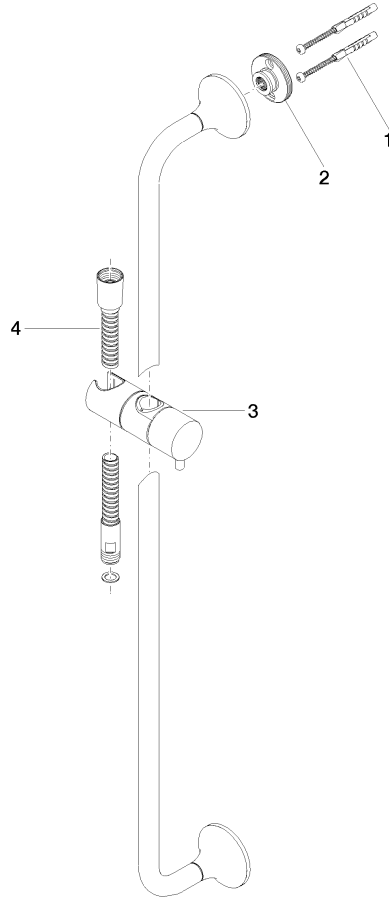

VAIA Shower set without hand shower - Brushed Champagne (22kt Gold)

26 413 809

- slide bar
- rosette Ø 60 mm
- gauge 800 mm
- metal shower hose 1700mm with integrated anti-twist protection
- shower hose connector 3/8"
- Pipe diameter 18 mm
- WRAS

This article does not include a hand shower!

	Brushed Champagne (22kt Gold)	26 413 809-46
	Chrome	26 413 809-00
	Brushed Platinum	26 413 809-06
	Platinum	26 413 809-08
	Dark Chrome	26 413 809-19
	Brushed Durabronze (23kt Gold)	26 413 809-28
	Brushed Bronze	26 413 809-42
	Champagne (22kt Gold)	26 413 809-47
	Brushed Dark Platinum	26 413 809-99

Recommended miscellaneous

- Concealed wall elbow -**
- max. recess depth mm
 - min. recess depth mm

35 085 970 90

VAIA Shower set without hand shower - Brushed Champagne (22kt Gold)

26 413 809

mm [inches]

Codes & Standards

ASME A112.18.1

cUPC

Certificates

IAPMO_4976

VAIA Shower set without hand shower - Brushed Champagne (22kt Gold)

26 413 809

Spare parts list

No.	Item Number	Name	Quantity used	Delivery time
1	05 30 31 025 00 90	fixing set	2	2
2	90 17 20 759 00 90	disc	2	2
3	12 580 970-46	Slide unit - Brushed Champagne (22kt Gold)	1	30
4	28 322 970-46	Metal shower hose 1/2" x 3/8" x 1750 mm - Brushed Champagne (22kt Gold)	1	30