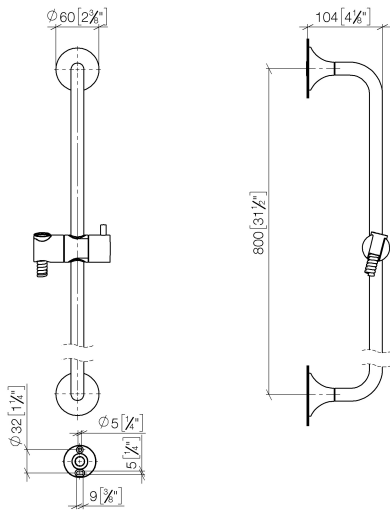

VAIA Shower set without hand shower - Brushed Champagne (22kt Gold)

26 413 809

- slide bar
- rosette Ø 60 mm
- gauge 800 mm
- metal shower hose 1700mm with integrated anti-twist protection
- shower hose connector 3/8"
- Pipe diameter 18 mm
- WRAS

This article does not include a hand shower!

	Brushed Champagne (22kt Gold)	26 413 809-46
	Chrome	26 413 809-00
	Brushed Platinum	26 413 809-06
	Platinum	26 413 809-08
	Dark Chrome	26 413 809-19
	Brushed Durabronze (23kt Gold)	26 413 809-28
	Brushed Bronze	26 413 809-42
	Champagne (22kt Gold)	26 413 809-47
	Brushed Dark Platinum	26 413 809-99

Recommended miscellaneous

- Concealed wall elbow -**
- max. recess depth mm
 - min. recess depth mm

35 085 970 90

VAIA Shower set without hand shower - Brushed Champagne (22kt Gold)

26 413 809

mm [inches]

Codes & Standards

ASME A112.18.1

cUPC

Certificates

IAPMO_4976

VAIA Shower set without hand shower - Brushed Champagne (22kt Gold)

26 413 809

Spare parts list

No.	Item Number	Name	Quantity used	Delivery time
1	05 30 31 025 00 90	fixing set	2	2
2	90 17 20 759 00 90	disc	2	2
3	12 580 970-46	Slide unit - Brushed Champagne (22kt Gold)	1	30
4	28 322 970-46	Metal shower hose 1/2" x 3/8" x 1750 mm - Brushed Champagne (22kt Gold)	1	30