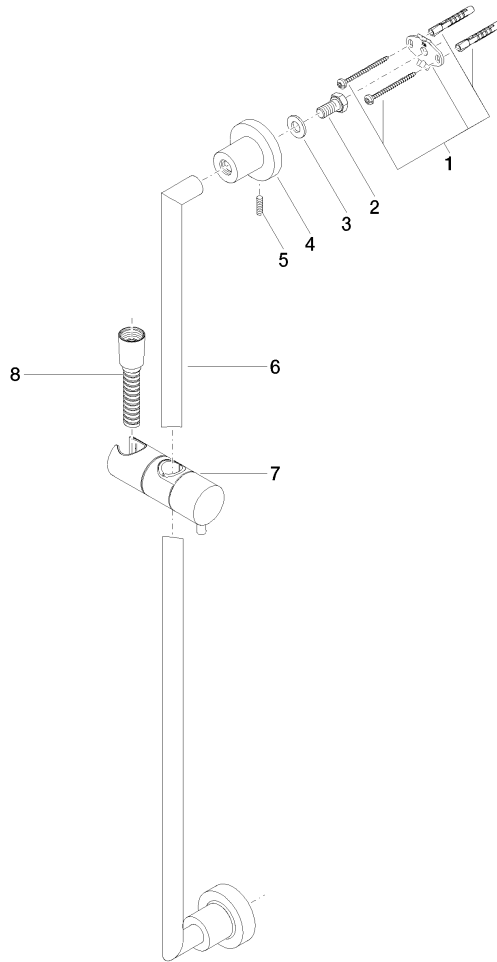

26 413 892

- slide bar
- Pipe diameter 18 mm
- rosettes Ø 55 mm
- gauge 800 mm
- metal shower hose 1750mm with integrated anti-twist protection
- shower hose connector 3/8"
- WRAS 2009048

This article does not include a hand shower!

Recommended miscellaneous

	Concealed wall elbow - •max. recess depth 163 mm •min. recess depth 90 mm	35 085 970 90
--	--	---------------

Required miscellaneous

	Hand shower FlowReduce - Brushed Platinum	28 016 979-06 0010
--	--	-----------------------

Spare parts list

No.	Item Number	Name	Quantity used	Delivery time
1	05 17 20 739 00 90	fixing set	2	2
2	09 30 30 071 90	screw	2	2
3	09 30 11 046 90	disc	2	2
4	08 17 89 505-06	holder	2	10
5	04 31 11 113 00 90	pin	2	2
6	05 28 22 590 00-06	bar	1	10
7	12 580 970-06	Slide unit - Brushed Platinum	1	10
8	28 322 970-06	Metal shower hose 1/2" x 3/8" x 1750 mm - Brushed Platinum	1	2