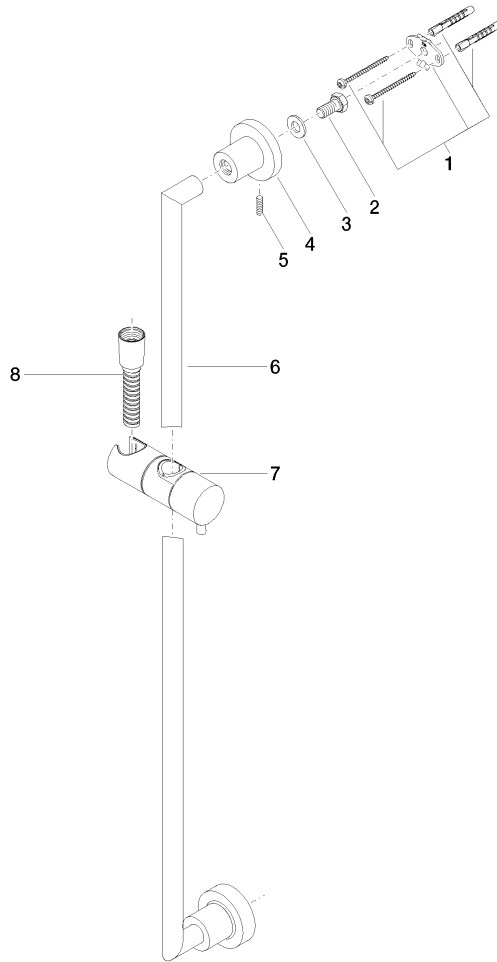

26 413 892

- slide bar
- Pipe diameter 18 mm
- rosettes Ø 55 mm
- gauge 800 mm
- metal shower hose 1750mm with integrated anti-twist protection
- shower hose connector 3/8"
- WRAS 2009048

This article does not include a hand shower!

Required miscellaneous

	Hand shower - Platinum	28 018 979-08
--	-------------------------------	---------------

26 413 892

Certificates

WRAS_2009048. ACS_20 ACC LY 738. IAPMO_4976 (1).

26 413 892

Spare parts list

No.	Item Number	Name	Quantity used	Delivery time
1	05 17 20 739 00 90	fixing set	2	2
2	09 30 30 071 90	screw	2	2
3	09 30 11 046 90	disc	2	2
4	08 17 89 505-08	holder	2	40
5	04 31 11 113 00 90	pin	2	2
6	05 28 22 590 00-08	bar	1	40
7	12 580 970-08	Slide unit - Platinum	1	40
8	28 322 970-08	Metal shower hose 1/2" x 3/8" x 1750 mm - Platinum	1	40