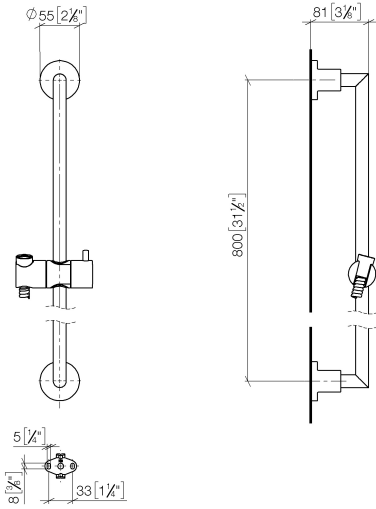

26 413 892

- slide bar
- Pipe diameter 18 mm
- rosettes Ø 55 mm
- gauge 800 mm
- metal shower hose 1750mm with integrated anti-twist protection
- shower hose connector 3/8"
- WRAS 2009048

This article does not include a hand shower!

|  |                                |               |
|--|--------------------------------|---------------|
|    | Dark Chrome                    | 26 413 892-19 |
|    | Chrome                         | 26 413 892-00 |
|    | Brushed Platinum               | 26 413 892-06 |
|    | Platinum                       | 26 413 892-08 |
|    | Brushed Durabronze (23kt Gold) | 26 413 892-28 |
|    | Matte Black                    | 26 413 892-33 |
|    | Brushed Bronze                 | 26 413 892-42 |
|    | Brushed Champagne (22kt Gold)  | 26 413 892-46 |
|    | Champagne (22kt Gold)          | 26 413 892-47 |
|   | Brushed Chrome                 | 26 413 892-93 |
|  | Brushed Dark Platinum          | 26 413 892-99 |

26 413 892

mm [inches]

26 413 892

Parts for other  
finishes can be found  
here: [Chrome](#)

## Spare parts list