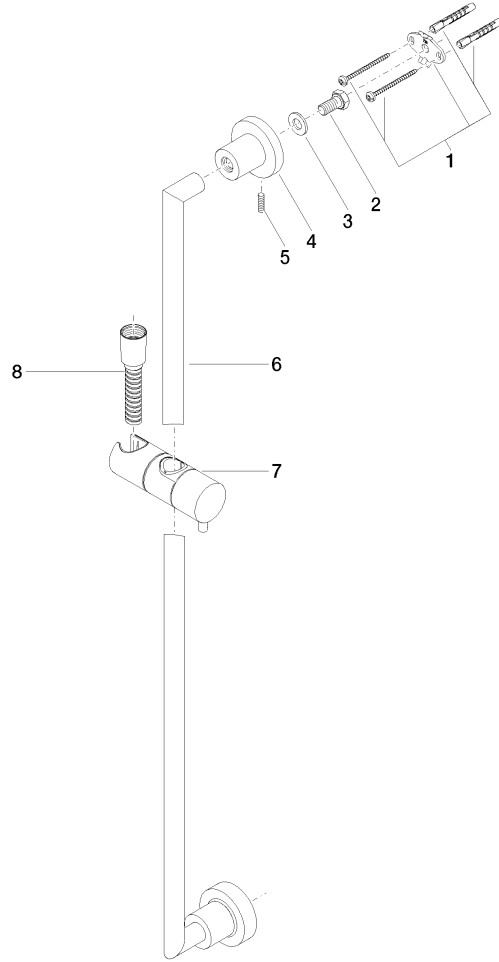

26 413 892

- slide bar
- Pipe diameter 18 mm
- rosettes Ø 55 mm
- gauge 800 mm
- metal shower hose 1750mm with integrated anti-twist protection
- shower hose connector 3/8"
- WRAS 2009048

This article does not include a hand shower!

|  |                                |               |
|--|--------------------------------|---------------|
|    | Dark Chrome                    | 26 413 892-19 |
|    | Chrome                         | 26 413 892-00 |
|    | Brushed Platinum               | 26 413 892-06 |
|    | Platinum                       | 26 413 892-08 |
|    | Brushed Durabronze (23kt Gold) | 26 413 892-28 |
|    | Matte Black                    | 26 413 892-33 |
|    | Brushed Bronze                 | 26 413 892-42 |
|    | Brushed Champagne (22kt Gold)  | 26 413 892-46 |
|    | Champagne (22kt Gold)          | 26 413 892-47 |
|   | Brushed Chrome                 | 26 413 892-93 |
|  | Brushed Dark Platinum          | 26 413 892-99 |

26 413 892

mm [inches]

26 413 892

Parts for other  
finishes can be found  
here: [Chrome](#)

## Spare parts list