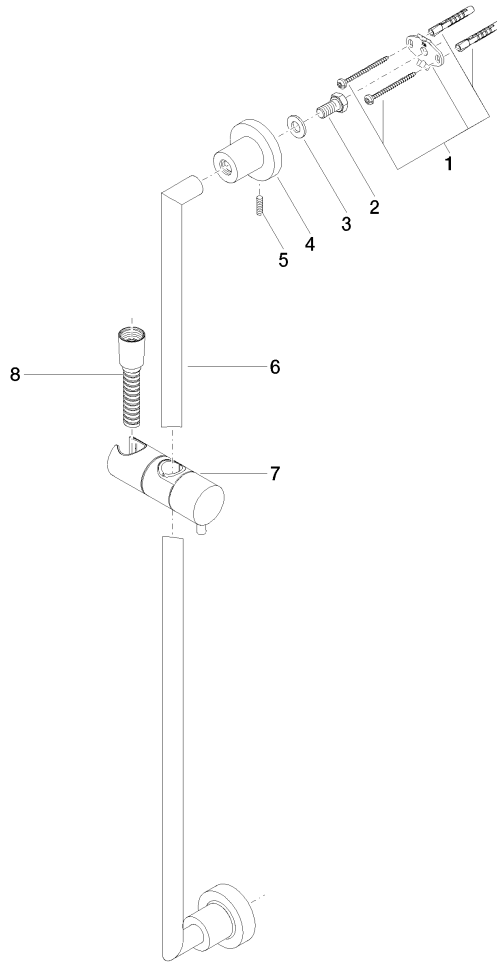

26 413 892

- slide bar
- Pipe diameter 18 mm
- rosettes Ø 55 mm
- gauge 800 mm
- metal shower hose 1750mm with integrated anti-twist protection
- shower hose connector 3/8"
- WRAS 2009048

This article does not include a hand shower!

Recommended miscellaneous

**Concealed wall elbow -** 35 085 970 90  
 •max. recess depth 163 mm  
 •min. recess depth 90 mm

Recommended miscellaneous

**Wall elbow - Brushed Durabron (23kt Gold)** 28 450 625-28

**Hand shower FlowReduce - Brushed Durabron (23kt Gold)** 28 016 979-28 0010

Required miscellaneous

**Hand shower FlowReduce - Brushed Durabron (23kt Gold)** 28 018 979-28 0010

26 413 892

Certificates

WRAS\_2009048. ACS\_20 ACC LY 738.

26 413 892

**Spare parts list**

No.	Item Number	Name	Quantity used	Delivery time
1	05 17 20 739 00 90	fixing set	2	2
2	09 30 30 071 90	screw	2	2
3	09 30 11 046 90	disc	2	2
4	08 17 89 505-28	holder	2	20
5	04 31 11 113 00 90	pin	2	2
6	05 28 22 590 00-28	bar	1	20
7	12 580 970-28	Slide unit - Brushed Durabronz (23kt Gold)	1	20
8	28 322 970-28	Metal shower hose 1/2" x 3/8" x 1750 mm - Brushed Durabronz (23kt Gold)	1	20