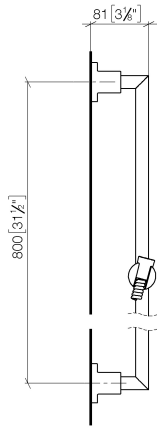

26 413 892

Certificates

WRAS_2009048. ACS_20 ACC LY 738.