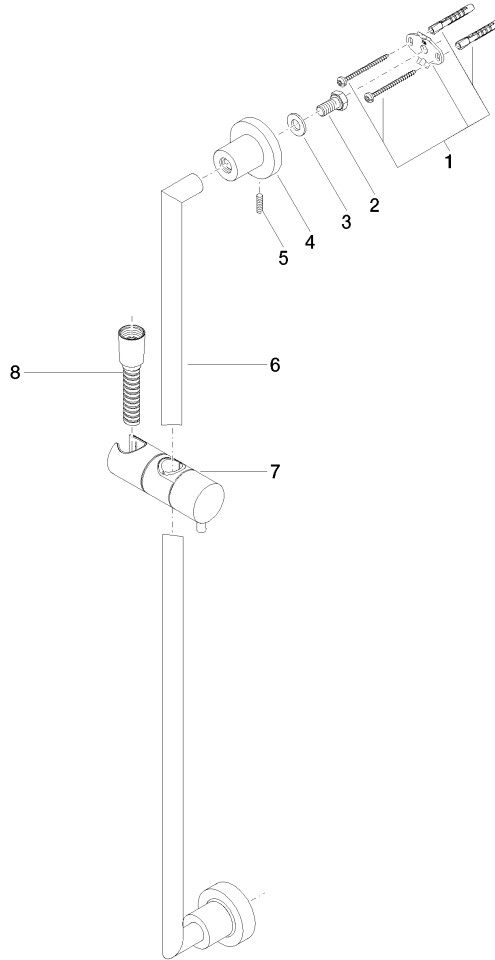

26 413 892

Spare parts list

No.	Item Number	Name	Quantity used	Delivery time
1	05 17 20 739 00 90	fixing set	2	2
2	09 30 30 071 90	screw	2	2
3	09 30 11 046 90	disc	2	2
4	08 17 89 505-33	holder	2	30
5	04 31 11 113 00 90	pin	2	2
6	05 28 22 590 00-33	bar	1	30
7	12 580 970-33	Slide unit - Matte Black	1	10
8	28 322 970-33	Metal shower hose 1/2" x 3/8" x 1750 mm - Matte Black	1	2