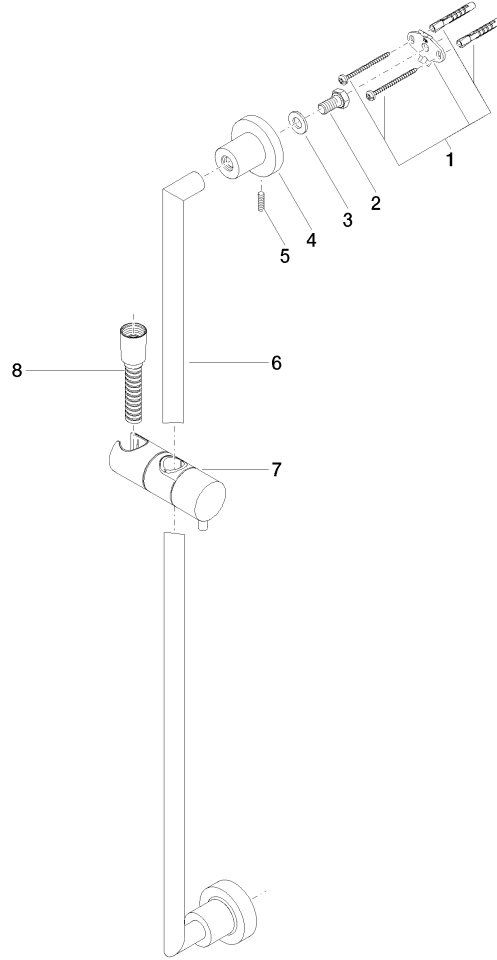

26 413 892

- slide bar
- Pipe diameter 18 mm
- rosettes Ø 55 mm
- gauge 800 mm
- metal shower hose 1750mm with integrated anti-twist protection
- shower hose connector 3/8"
- WRAS 2009048

This article does not include a hand shower!

	Brushed Bronze	26 413 892-42
	Chrome	26 413 892-00
	Brushed Platinum	26 413 892-06
	Platinum	26 413 892-08
	Dark Chrome	26 413 892-19
	Brushed Durabronze (23kt Gold)	26 413 892-28
	Matte Black	26 413 892-33
	Brushed Champagne (22kt Gold)	26 413 892-46
	Champagne (22kt Gold)	26 413 892-47
	Brushed Chrome	26 413 892-93
	Brushed Dark Platinum	26 413 892-99

26 413 892

mm [inches]

26 413 892

Product version from 4/1/2024

Parts for other finishes can be found here: [Chrome](#)

TARA Shower set without hand shower - Brushed Bronze

TARA

26 413 892

Spare parts list

Product version from 4/1/2024

No.	Item Number	Name	Quantity used	Delivery time
	05 17 20 739 00 90	fixing set	13	2