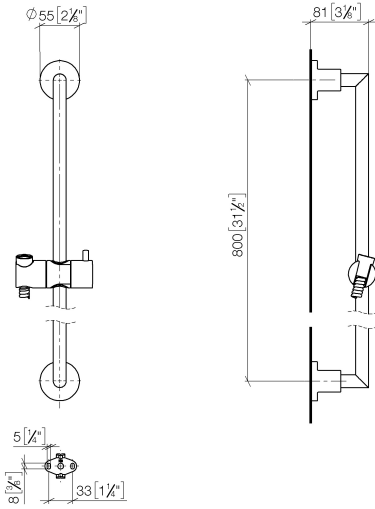

26 413 892

- slide bar
- Pipe diameter 18 mm
- rosettes Ø 55 mm
- gauge 800 mm
- metal shower hose 1750mm with integrated anti-twist protection
- shower hose connector 3/8"
- WRAS 2009048

This article does not include a hand shower!

	Brushed Bronze	26 413 892-42
	Chrome	26 413 892-00
	Brushed Platinum	26 413 892-06
	Platinum	26 413 892-08
	Dark Chrome	26 413 892-19
	Brushed Durabronze (23kt Gold)	26 413 892-28
	Matte Black	26 413 892-33
	Brushed Champagne (22kt Gold)	26 413 892-46
	Champagne (22kt Gold)	26 413 892-47
	Brushed Chrome	26 413 892-93
	Brushed Dark Platinum	26 413 892-99

26 413 892

mm [inches]

26 413 892

Product version from 4/1/2024

Parts for other finishes can be found here: [Chrome](#)

TARA Shower set without hand shower - Brushed Bronze

TARA

26 413 892

Spare parts list

Product version from 4/1/2024

No.	Item Number	Name	Quantity used	Delivery time
	05 17 20 739 00 90	fixing set	13	2