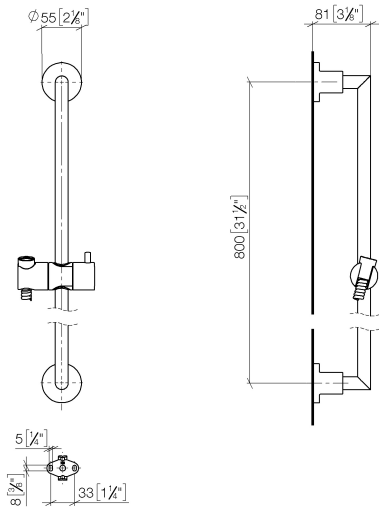

26 413 892

- slide bar
- Pipe diameter 18 mm
- rosettes Ø 55 mm
- gauge 800 mm
- metal shower hose 1750mm with integrated anti-twist protection
- shower hose connector 3/8"
- WRAS 2009048

This article does not include a hand shower!

	Brushed Champagne (22kt Gold)	26 413 892-46
	Chrome	26 413 892-00
	Brushed Platinum	26 413 892-06
	Platinum	26 413 892-08
	Dark Chrome	26 413 892-19
	Brushed Durabrass (23kt Gold)	26 413 892-28
	Matte Black	26 413 892-33
	Champagne (22kt Gold)	26 413 892-47
	Brushed Chrome	26 413 892-93
	Brushed Dark Platinum	26 413 892-99

26 413 892

mm [inches]

26 413 892

Parts for other finishes can be found here: [Chrome](#)

Spare parts list

No.	Item Number	Name	Quantity used	Delivery time
1	05 17 20 739 00 90	fixing set	2	2
2	09 30 30 071 90	screw	2	2
3	09 30 11 046 90	disc	2	2
4	08 17 89 505-46	holder	2	30
5	04 31 11 113 00 90	pin	2	2
6	05 28 22 590 00-46	bar	1	30
7	12 580 970-46	Slide unit - Brushed Champagne (22kt Gold)	1	30
8	28 322 970-46	Metal shower hose 1/2" x 3/8" x 1750 mm - Brushed Champagne (22kt Gold)	1	30