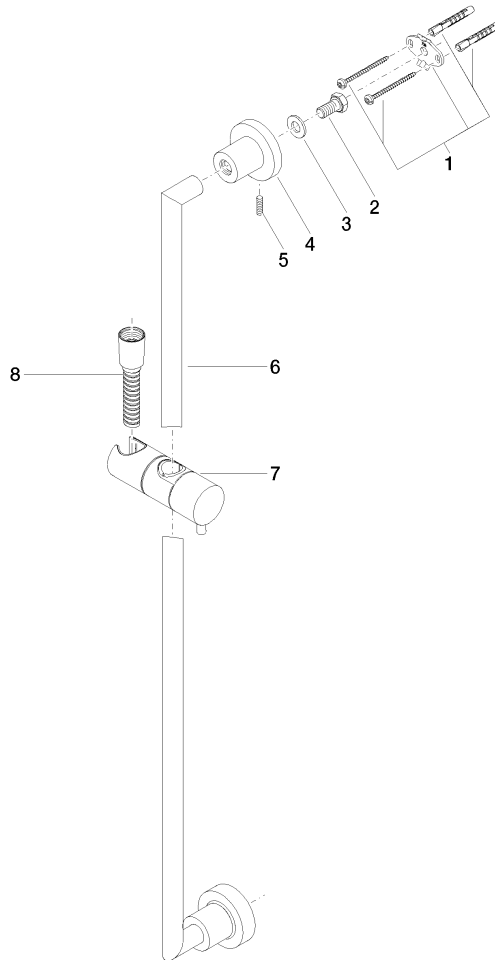

26 413 892

- slide bar
- Pipe diameter 18 mm
- rosettes Ø 55 mm
- gauge 800 mm
- metal shower hose 1750mm with integrated anti-twist protection
- shower hose connector 3/8"
- WRAS 2009048

This article does not include a hand shower!

	Brushed Champagne (22kt Gold)	26 413 892-46
	Chrome	26 413 892-00
	Brushed Platinum	26 413 892-06
	Platinum	26 413 892-08
	Dark Chrome	26 413 892-19
	Brushed Durabrass (23kt Gold)	26 413 892-28
	Matte Black	26 413 892-33
	Champagne (22kt Gold)	26 413 892-47
	Brushed Chrome	26 413 892-93
	Brushed Dark Platinum	26 413 892-99

26 413 892

mm [inches]

26 413 892

Parts for other finishes can be found here: [Chrome](#)

Spare parts list

No.	Item Number	Name	Quantity used	Delivery time
1	05 17 20 739 00 90	fixing set	2	2
2	09 30 30 071 90	screw	2	2
3	09 30 11 046 90	disc	2	2
4	08 17 89 505-46	holder	2	30
5	04 31 11 113 00 90	pin	2	2
6	05 28 22 590 00-46	bar	1	30
7	12 580 970-46	Slide unit - Brushed Champagne (22kt Gold)	1	30
8	28 322 970-46	Metal shower hose 1/2" x 3/8" x 1750 mm - Brushed Champagne (22kt Gold)	1	30