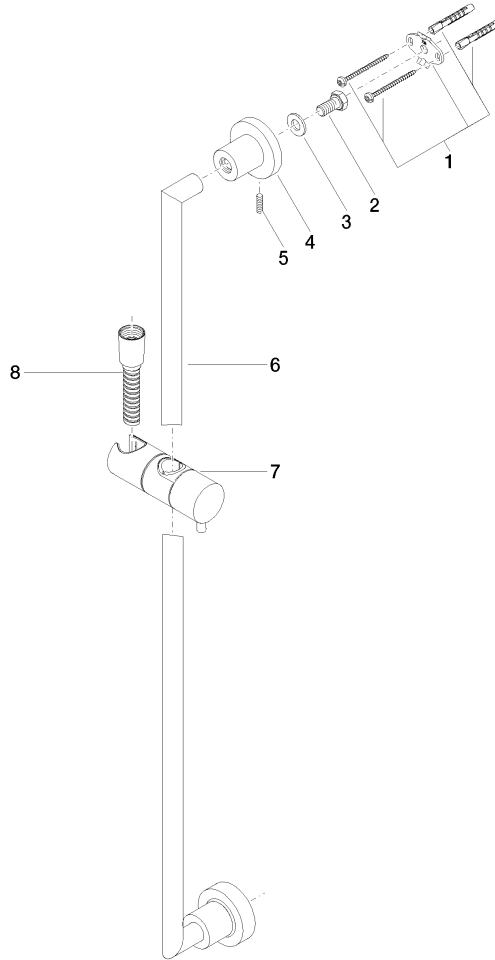

26 413 892

- slide bar
- Pipe diameter 18 mm
- rosettes Ø 55 mm
- gauge 800 mm
- metal shower hose 1750mm with integrated anti-twist protection
- shower hose connector 3/8"
- WRAS 2009048

This article does not include a hand shower!

	Champagne (22kt Gold)	26 413 892-47
	Chrome	26 413 892-00
	Brushed Platinum	26 413 892-06
	Platinum	26 413 892-08
	Dark Chrome	26 413 892-19
	Brushed Durabronze (23kt Gold)	26 413 892-28
	Matte Black	26 413 892-33
	Brushed Champagne (22kt Gold)	26 413 892-46
	Brushed Chrome	26 413 892-93
	Brushed Dark Platinum	26 413 892-99

26 413 892

mm [inches]

26 413 892

Parts for other finishes can be found here: [Chrome](#)

Spare parts list

No.	Item Number	Name	Quantity used	Delivery time
1	05 17 20 739 00 90	fixing set	2	2
2	09 30 30 071 90	screw	2	2
3	09 30 11 046 90	disc	2	2
4	08 17 89 505-47	holder	2	30
5	04 31 11 113 00 90	pin	2	2
6	05 28 22 590 00-47	bar	1	30
7	12 580 970-47	Slide unit - Champagne (22kt Gold)	1	30
8	28 322 970-47	Metal shower hose 1/2" x 3/8" x 1750 mm - Champagne (22kt Gold)	1	30