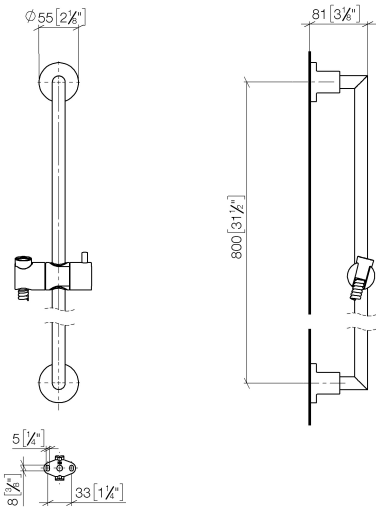

26 413 892

- slide bar
- Pipe diameter 18 mm
- rosettes Ø 55 mm
- gauge 800 mm
- metal shower hose 1750mm with integrated anti-twist protection
- shower hose connector 3/8"
- WRAS 2009048

This article does not include a hand shower!

	Champagne (22kt Gold)	26 413 892-47
	Chrome	26 413 892-00
	Brushed Platinum	26 413 892-06
	Platinum	26 413 892-08
	Dark Chrome	26 413 892-19
	Brushed Durabronze (23kt Gold)	26 413 892-28
	Matte Black	26 413 892-33
	Brushed Champagne (22kt Gold)	26 413 892-46
	Brushed Chrome	26 413 892-93
	Brushed Dark Platinum	26 413 892-99

26 413 892

mm [inches]

26 413 892

Parts for other finishes can be found here: [Chrome](#)

Spare parts list

No.	Item Number	Name	Quantity used	Delivery time
1	05 17 20 739 00 90	fixing set	2	2
2	09 30 30 071 90	screw	2	2
3	09 30 11 046 90	disc	2	2
4	08 17 89 505-47	holder	2	30
5	04 31 11 113 00 90	pin	2	2
6	05 28 22 590 00-47	bar	1	30
7	12 580 970-47	Slide unit - Champagne (22kt Gold)	1	30
8	28 322 970-47	Metal shower hose 1/2" x 3/8" x 1750 mm - Champagne (22kt Gold)	1	30