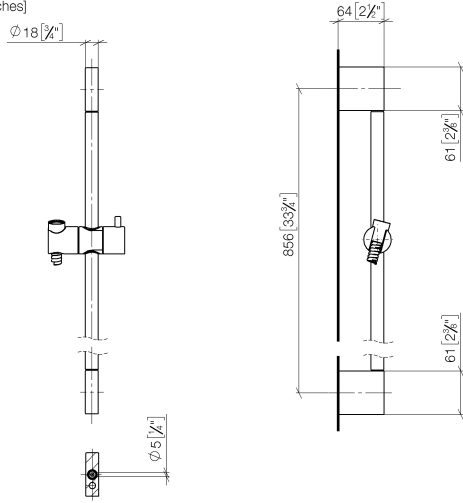

Shower set without hand shower - Platinum

IMO

26 413 979

Fits: IMO, LULU, MEM, TARA, CL.1, LISSÉ,
VAIA, META, CYO

- slide bar
- Pipe diameter 18 mm
- gauge 853 mm
- metal shower hose 1750mm with integrated anti-twist protection
- shower hose connector 3/8"
- WRAS 2009048

26 413 979

mm [inches]

Codes & Standards

ASME A112.18.1

cUPC

Scottish Water
Byelaws

UK Water Supply
Regulations

XP P 41-280