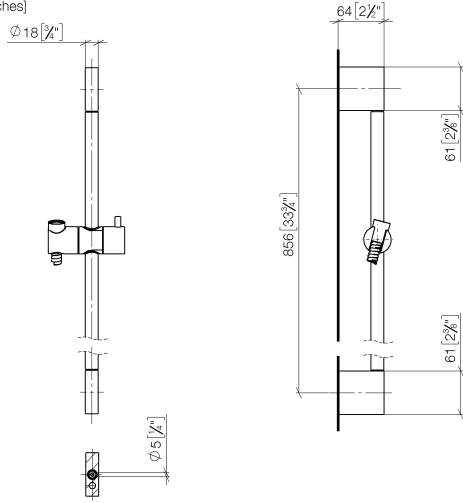

26 413 979

- slide bar
- Pipe diameter 18 mm
- gauge 853 mm
- metal shower hose 1750mm with integrated anti-twist protection
- shower hose connector 3/8"
- WRAS 2009048

This article does not include a hand shower!

**Shower set without hand shower - Brushed Durabron (23kt Gold)**

IMO

26 413 979

**Recommended miscellaneous**

	<b>Concealed wall elbow -</b> •max. recess depth 163 mm •min. recess depth 90 mm	35 085 970 90
---	--	---------------

**Required miscellaneous**

	<b>SERIES-VARIOUS Hand shower - Brushed Durabron (23kt Gold)</b>	28 025 979-28 0010
---	--	-----------------------

26 413 979

mm [inches]

Codes & Standards

Scottish Water  
Byelaws